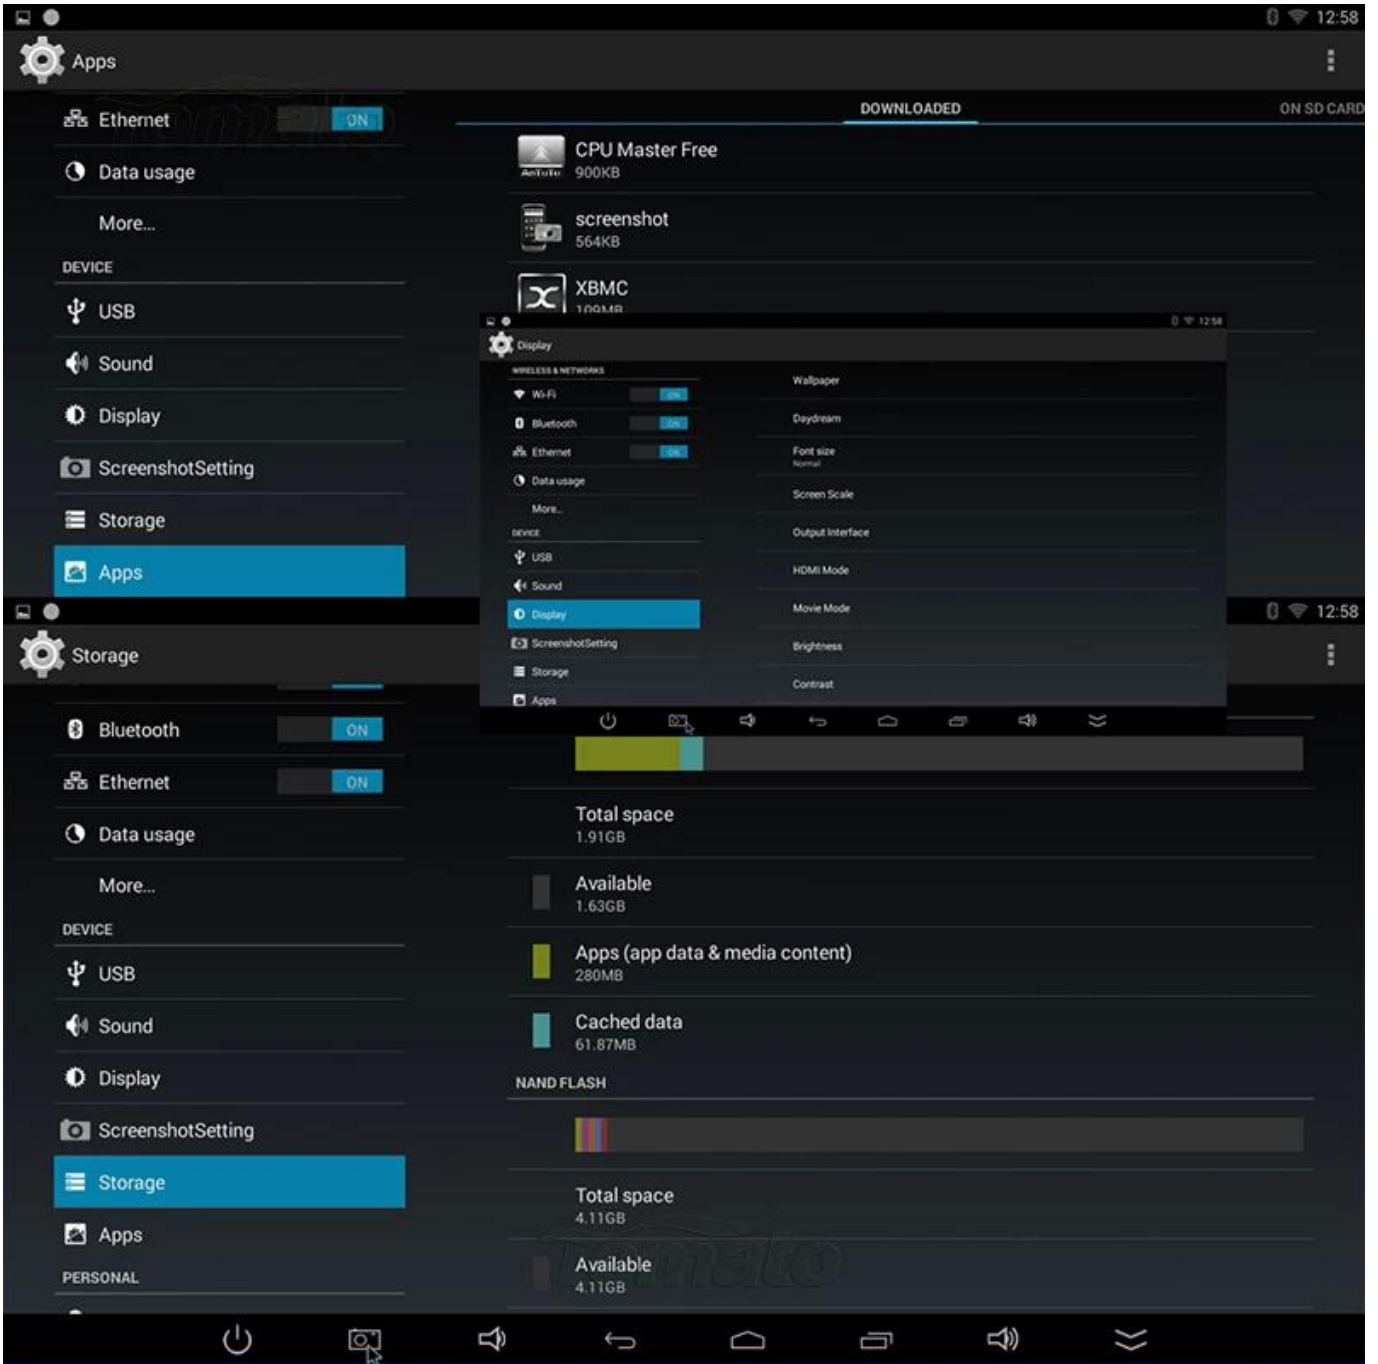

RKGameContr

Search

Settings

Video

Voice Search

WifiDisplay

XBMC

Language & input