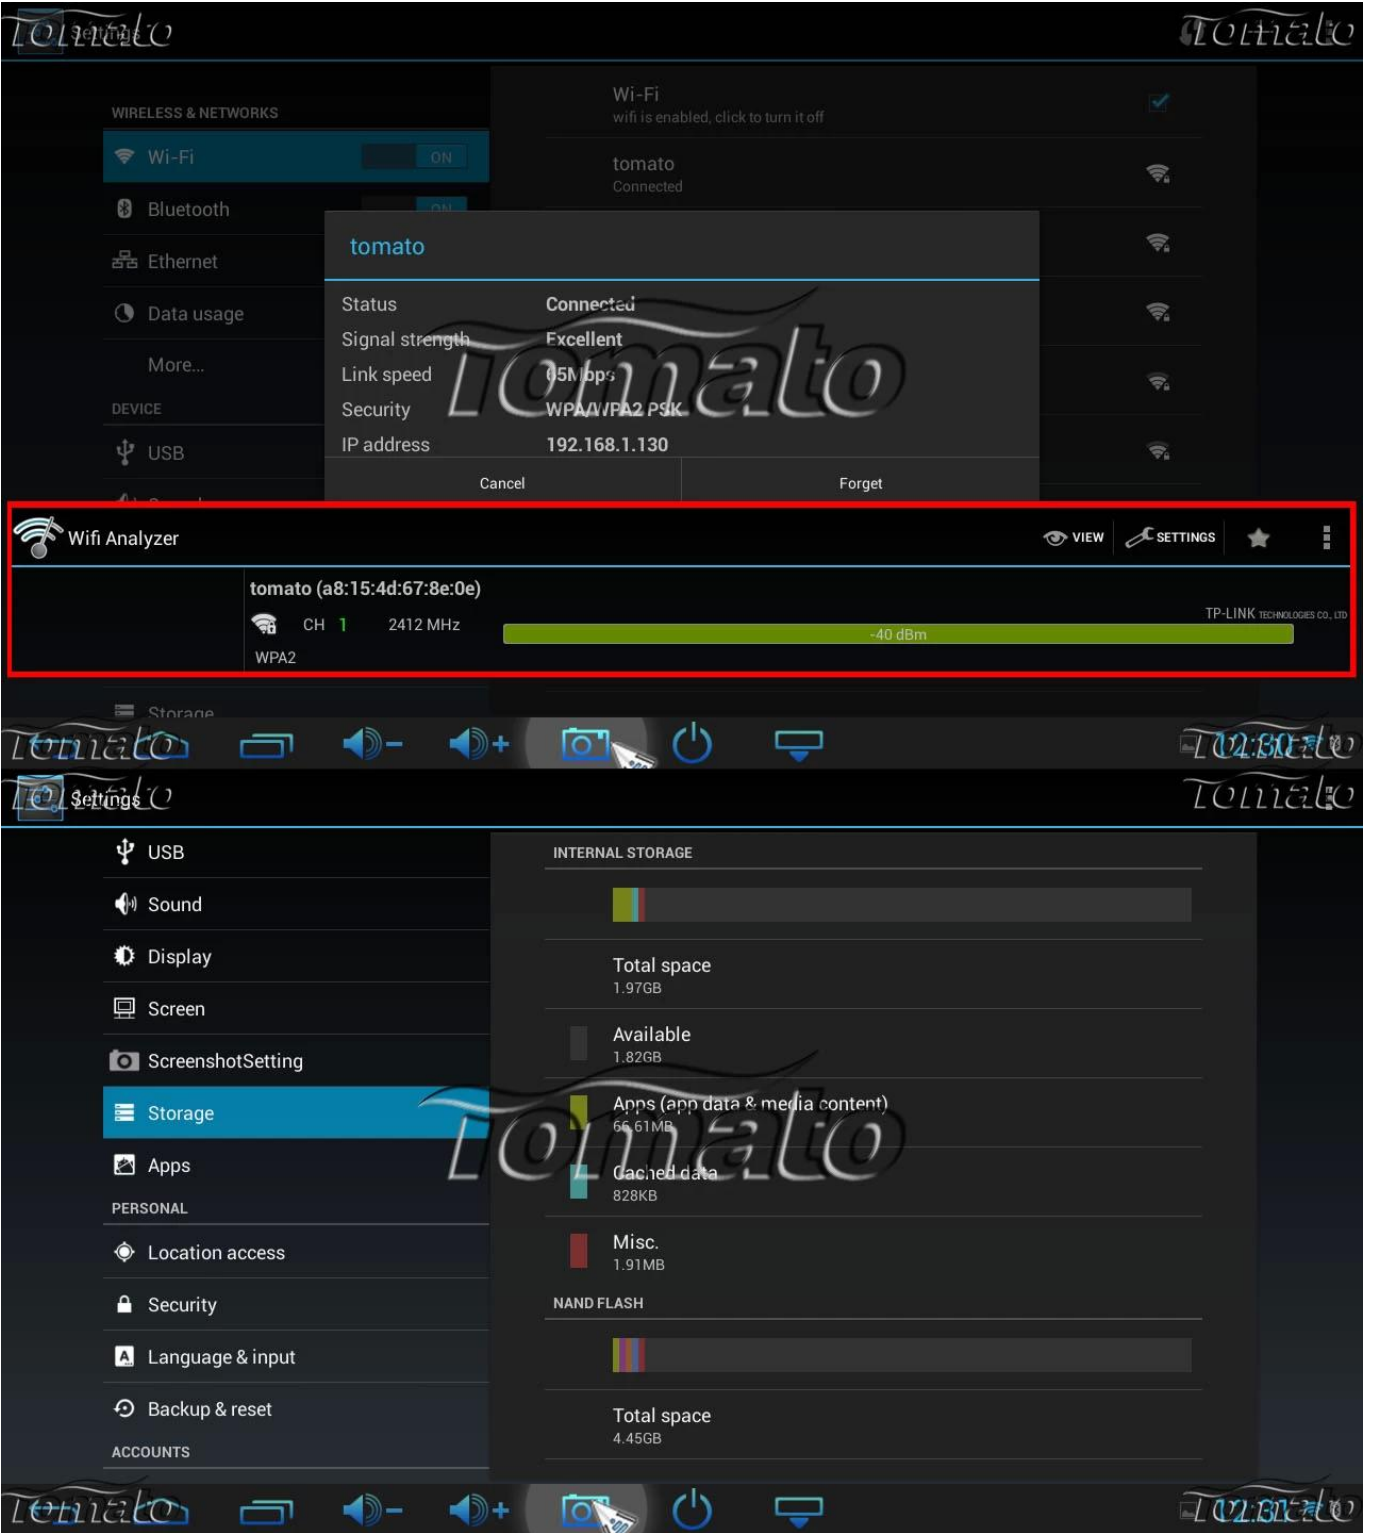

RKGameControls

Search

Settings

Skype

Talk

Video

WifiDisplay

YouTube

Tomato

Tomato

Settings SHOW RUNNING PROCESSES

- USB
- Sound
- Display
- Screen
- ScreenshotSetting
- Storage
- Apps
- PERSONAL
- Location access
- Security
- Language & input
- Backup & reset
- ACCOUNTS

ON SD CARD	RUNNING	ALL
	Settings 1 process and 0 services	20MB
	Google Services 1 process and 1 service	8.9MB 3:14
	System Update 1 process and 1 service	2.7MB 3:05
	eHomeMediaCenter 1 process and 1 service	5.6MB 2:50
	Nividia 2 processes and 1 service	8.6MB 2:45
	Google Play Store 1 process and 1 service	6.0MB 1:47
	Android keyboard (AOSP) 1 process and 1 service	8.1MB 2:44