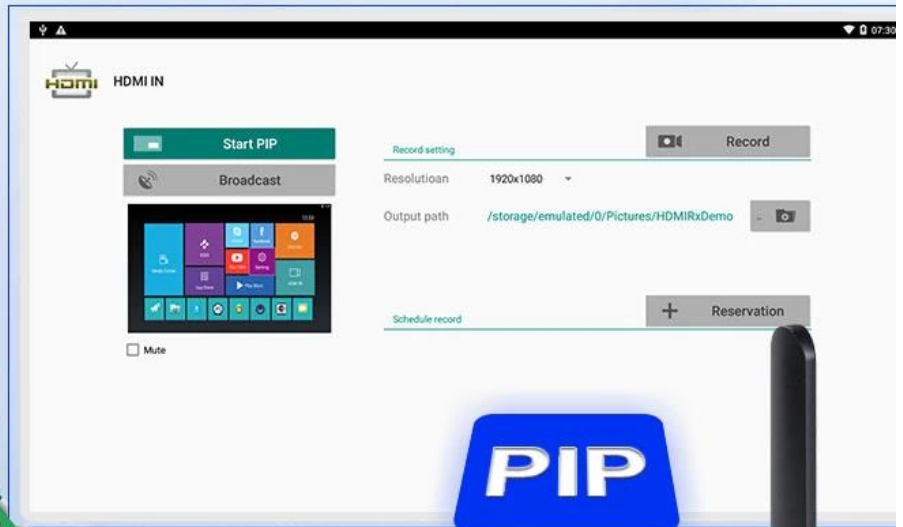

# ENHANCED COLOR

Provide a better color level, so that the viewer presents a greater degree of reality

The general color display, not bright and true, it is because the color gamut is not enough

# Selecting a Sub Display in PIP Mode

Select APP "Setting" 01

Select "Start PIP" 02

Multiple windows display content

Copy and burn what you want

4.0  
Bluetooth

Bluetooth 4.0 makes it easy to connect your keyboard, mouse, game console, and more