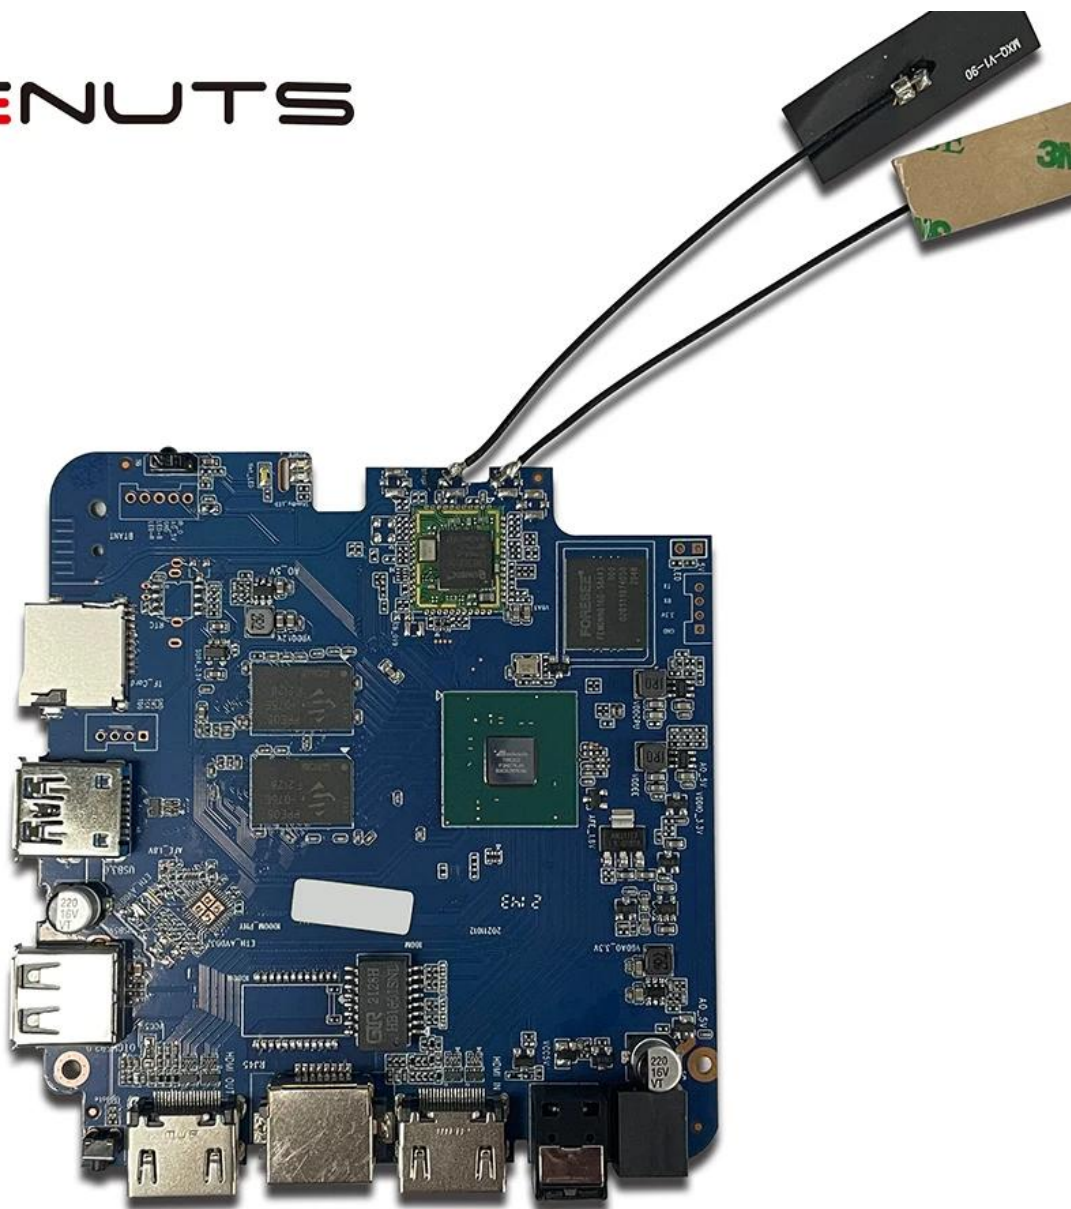

ONENUTS

Multi-core 32/64-bit CPU and 3D GPU with high performance	Powerful multimedia processing capability, supporting all mainstream video decoding including 8K/4K 10-bit AV1/H.265/VP9/AVS2	Supports all mainstream HDR standard including Dolby Vision, HDR10 and HLG	Unique Trulife picture quality enhancement engine, offering theater-like visual effect	Complete production-ready security solution, supporting secure boot, secure OS and mainstream DRMs
Ultra-high performance and ultra-low power consumption	Ultra-high SoC integration and rich peripheral interfaces	Complete IP license, including Dolby, DTS, etc.	Supports screen projection technology like DLNA, Miracast etc.	Provides mature turn-key solution for both split and AIO smart TV