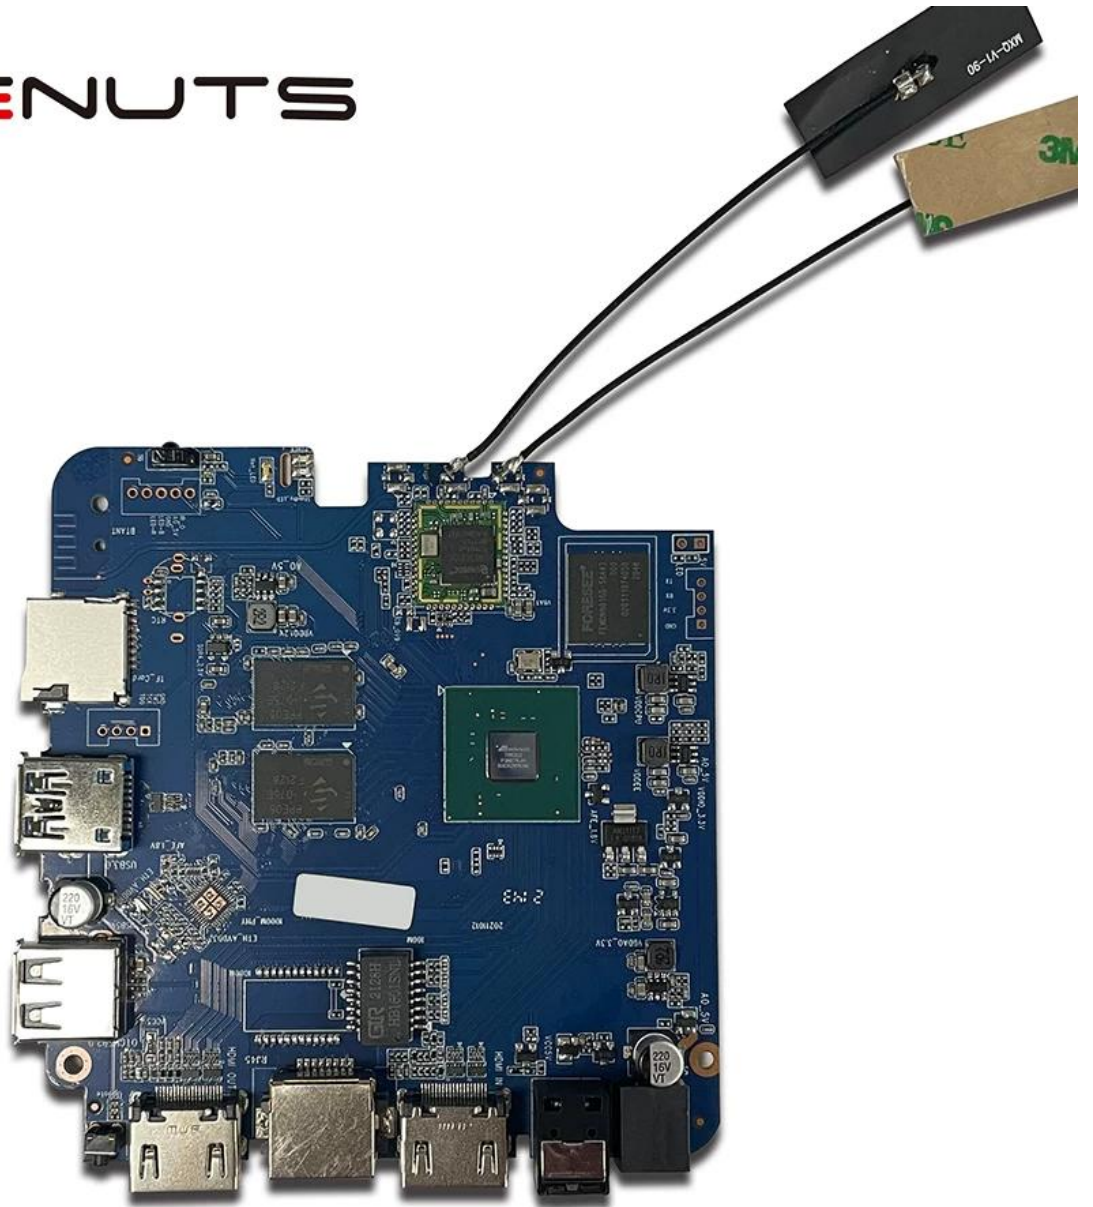

# Android TV 4K UHD HDR10+ Android TV 4K UHD HDR10+

Processor	Amlogic T962E 64-bit 6-core ARM Cortex-A55 2.0GHz
GPU	ARM Mali-G31 MP2
RAM	DDR4: 2GB/4GB
Storage	eMMC 16G/32GB
OS	Android 8.1/9.0
WiFi	IEEE 802.11ac/a/b/g/n(UWE5621DS) 2.4G/5G
Bluetooth	MIMO(2T2R)
Bluetooth	100M / 1000M
Bluetooth	5.0
Video	AV1 4Kx2K@75fps,VP9/H.265 8Kx4K@24fps,VP9/H.265/AVS2 4Kx2K@60fps,H.264 4Kx2K @30fps, AVS/VC-1/MPEG-4 1080P @60fps H.264 1080P @30fps HD MPEG1/2/4,H.265/HEVC,AVS2, HD AVC/VC-1, RM/RMVB, Xvid/DivX3/4/5/6, RealVideo8/9/10
Audio	Avi/Rm/Rmvp/Ts/Vob/Mkv/Mov/ISO/wmv/asf/flv/dat/mpg/mpeg MP3/WMA/AAC/WAV/OGG/DDP/TrueHD/HD/FLAC
HDR	HDR 10/10, Dolby Vision
DRM	Widevine (Verimatrix/Playready)
Ports	
HDMI	1 * HDMI (HDMI 2.1)
USB	1 * USB 3.0, 1 * USB Flash Drive, 1 * USB HDD
LAN	1 * RJ45
TF	1 * TF
Power	Power: 5V/2A, AC: AC100-240V 50/60Hz, Input: 5V/2A, Output: 5V/2A
RTC	RTC, USB
Formats	HD JPEG, BMP, GIF, PNG, TIF
Streaming	Miracast, DLNA, Skype, Netflix, Twitter, Picasa, Youtube, Flickr, Facebook, etc.
Apps	Netflix, Hulu, Flixster, Youtube, etc.
Storage	Android Market, Amazon App Store, etc.
Other	HDD, U Disk, TF, USB, BT, etc.

mlogic

A-T18B043.07

T962E2

BONMON005

# ONENUTS

 <p>Multi-core 32/64-bit CPU and 3D GPU with high performance</p>	 <p>Powerful multimedia processing capability, supporting all mainstream video decoding including 8K/4K 10-bit AV1/H.265/VP9/AVS2</p>	 <p>Supports all mainstream HDR standard including Dolby Vision, HDR10 and HLG</p>	 <p>Unique Trulife picture quality enhancement engine, offering theater-like visual effect</p>	 <p>Complete production-ready security solution, supporting secure boot, secure OS and mainstream DRMs</p>
 <p>Ultra-high performance and ultra-low power consumption</p>	 <p>Ultra-high SoC integration and rich peripheral interfaces</p>	 <p>Complete IP license, including Dolby, DTS, etc.</p>	 <p>Supports screen projection technology like DLNA, Miracast etc.</p>	 <p>Provides mature turn-key solution for both split and AIO smart TV</p>