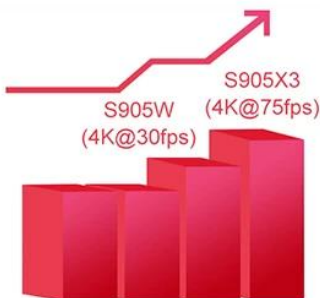

## Amlogic S905X3 Quad Core

Faster, Smarter and More Powerful

4GB DDR3	32GB eMMC	Ultra-fast running speed
		Professional image processing