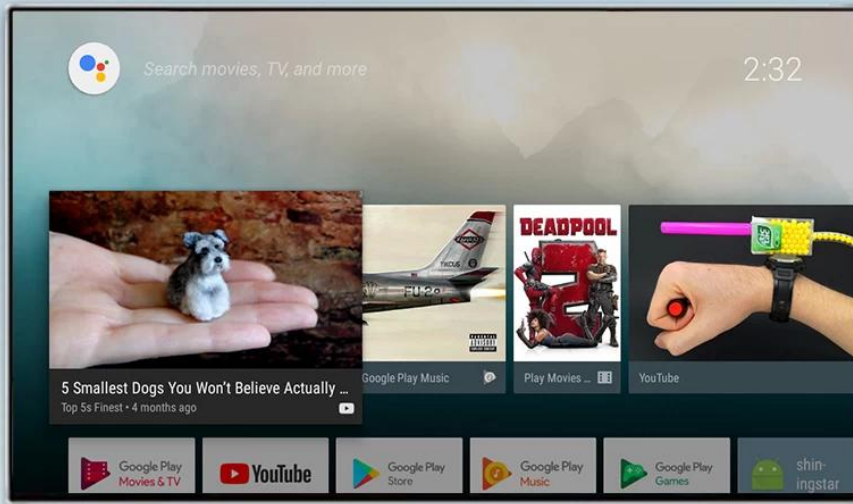

Far-field
voice control

Built-in
microphone

Powered by
androidtv

ALL IN ONE

Onenuts cube = OTT TV BOX + Ai speaker + Ai assistant

It's a TV box

When the TV screen is on, it is a TV box
you can do everything you do on the TV box

It's an Ai speaker

When the TV screen is off, it turns into an Ai speaker.
Now you just have to say what you want to do.

What's the weather today?

Tell me the latest news today

Play the latest popular songs

Set a timer for 10 minutes

Far-field Voice Control

Digital microphone, 3-5 meters far field voice collection

Powered by androidtv

More simple user interface makes a difference

Amlogic Quad-Core 64-bit CPU

Higher performance, faster response times, lower power