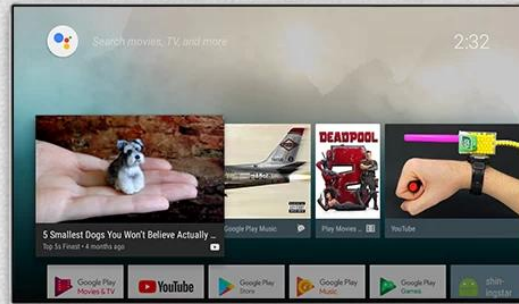

電源	電源 2 個
サイズ	幅 100mm、奥行き 100mm、高さ 100mm 3-5 個
色	
動作電圧	動作電圧 5V/2A
接続端子	USB、Bluetooth、HDMI
動作モード	動作モード USB、Bluetooth、2.4GHz、USB 2.4GHz

ONENUTS cube

Control your TV hands-free
from across the room

Built-in
2W speaker

Far-field
voice control

Built-in
microphone

Powered by
androidtv

ALL IN ONE

Onenuts cube = OTT TV BOX + Ai speaker + Ai assistant

It's a TV box

When the TV screen is on, it is a TV box
you can do everything you do on the TV box

It's an Ai speaker

When the TV screen is off, it turns into an Ai speaker.
Now you just have to say what you want to do.

What's the weather today?

Tell me the latest news today

Play the latest popular songs