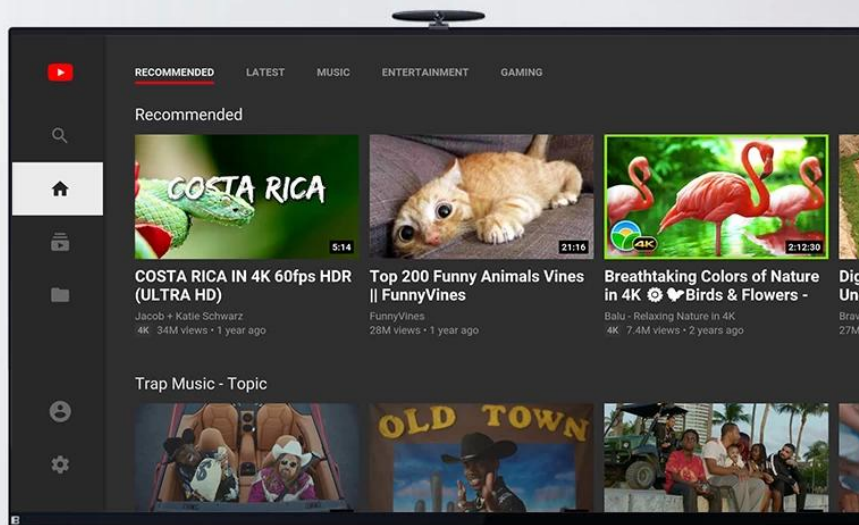

Far-field
voice control

Built-in
microphone

Powered by
androidtv

ALL IN ONE

Onenuts cube = OTT TV BOX + Ai speaker + Ai assistant

It's a TV box

When the TV screen is on, it is a TV box
you can do everything you do on the TV box

It's an Ai speaker

When the TV screen is off, it turns into an Ai speaker.
Now you just have to say what you want to do.

What's the weather today?

Tell me the latest news today

Play the latest popular songs