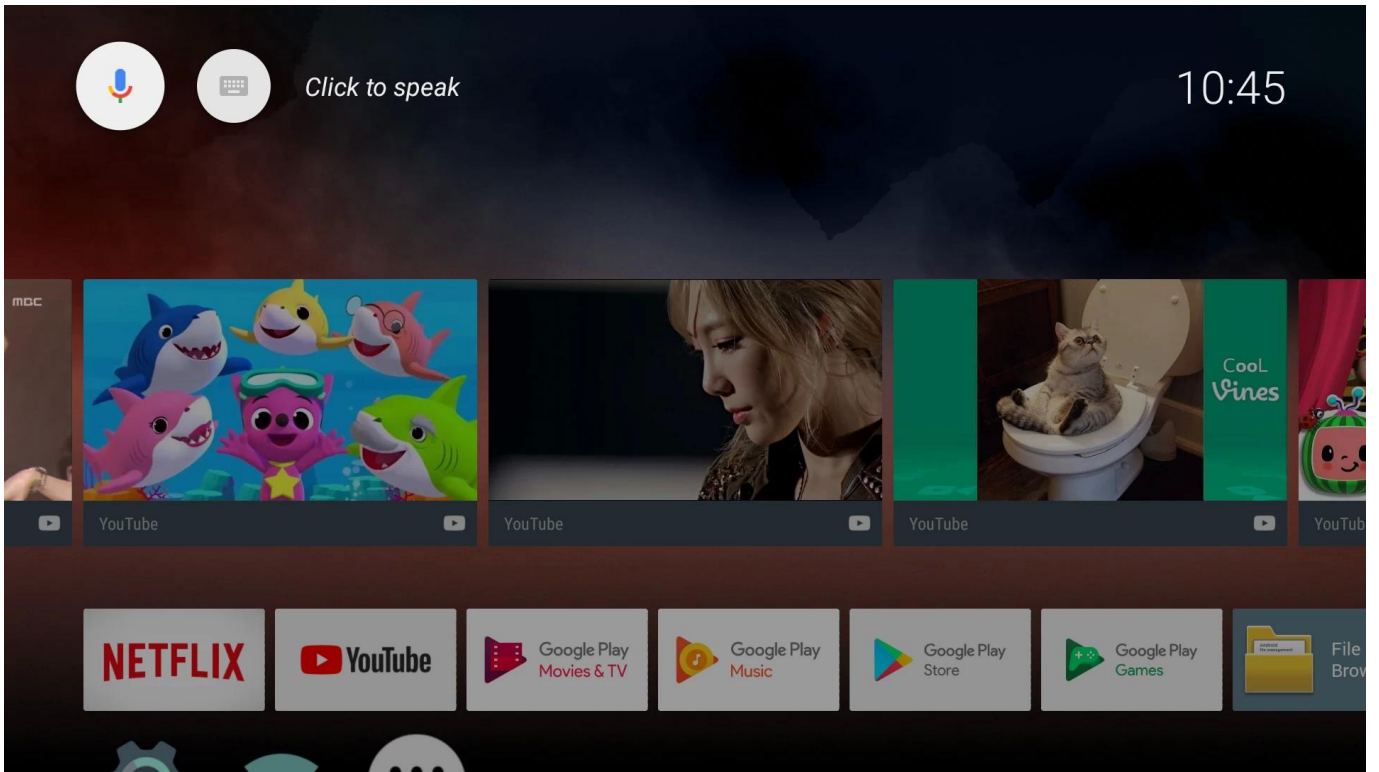

XXXXXXXXXXXXXXXXXXXXXXXXXXXXXXXXXXXXXXXXXXXXXXXXXXXXXXXXXXXXXXXXXXXXXXXXXXXX

XXXXXXXXXXXXXXXXXXXXXXXXXXXXXXXXXXXXXXXXXXXXXXXXXXXXXXXXXXXXXXXXXXXXXXXXXXXX	
XXXXXXXXXXXXXXXXXXXX	XXXXXXXXXXXXXXXXXXXXXXXXXXXX Onenuts Nut 9
XXXXXXXXXX	Amlogic S905X Quad-Core 64 XXXX Cortex-A53 XXXXXXX 1.5GHz
XXXXXXXXXX	Penta-Core Mali-450 XXXXXXX 750Mhz
XXXX	2GB DDR3
XXXXXXXXXXXXXXXXXXXXXXXXXXXXXXXXXXXX	XXXXXXXXXXXXXXXXXXXX 16GB
XXXXXXXXXX	4K(3840 X 2160) XXXXXXX 60Hz
XXXXXXXXXXXXXXXXXXXX	XXXXXXXXXXXXXXXXXXXX Android 7.1 XXXXXXX
XXXXXXXXXXXXXXXXXXXXXXXXXXXXXXXXXXXX	
XXXXXXXXXXXXXXXXXXXXXXXXXXXXXXXXXXXX	VP9-10/H.265-10/MVC/MPEG-1/2/4 VC-1/WMV/AVS/AVS/RealVideo/MJPEG/H.264/JPEG
XXXXXXXXXXXXXXXXXXXXXXXXXXXX	Avi/Rm/Rmvp/Ts/Vob/Mkv/Mov/ISO/wmv/asf/flv/dat/mpg/mpeg
XXXXXXXXXXXXXXXXXXXXXXXXXXXX	MP3/WMA/AAC/WAV/OGG/AC3/DDP/TrueHD/DTS/DTS/HD/FLAC/XXXX
XXXXXXXXXXXXXXXXXXXXXXXXXXXX	HD JPEG/BMP/GIF/PNG/TIFF
XXXXXXXXXXXXXXXXXXXX OSD	XXXXXXXXXX / XXXXXXXXXXXX / XXXXXXXXXXX / XXXXX / XXXXXXX / XXX XXXXXXXXXXXXXXX
XXXXXXXXXXXXXXXXXXXXXXXXXXXX	
XXXXXXXX USB	2 USB 2.0 XXXXXXXXXXXXXXX (1 OTG XXX 1 HOST) XXXXXXX UDISK XXX USB HDD
XXXXXXXXXXXXXXXXXXXX	XXXX TF
HDMI	XXXXXXXXXXXXXXXXXXXX HDMI 2.0a XXXXXXX 3D, HDR, CEC
XXXX	XXXXXXXXXXXXXXXXXXXX: 10 / 100M, RJ-45 XXXXXXX
XXXXXXXXXX	2.4G/5G (802.11b/g/n/AC) XXXXXXXXXXXXXXXXXXXXXXXXXXXXXXX BT
XXXXXXXX XX	XXXXXXXXXXXX