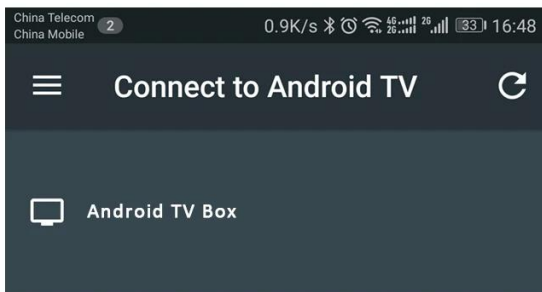

## Say it to search it

TV is listening, all you have to do is ask. Speak into the voice remote control, the TV Box will search for what you want. Simply press and hold the Voice control key to activate voice function, when you see the "Try saying." on the screen, speak into the Microphone, for example  
 "The latest action movies",  
 "Today's weather",  
 "The latest celebrity news",  
 etc..  
 You will get what you want.

## Android TV Remote Control

1. Download and install "Android TV Remote Control" app from play store of android phone or tablet PC

2. Find and click device "Android TV Box"

3. Pairing phone or tablet PC with Android TV Box