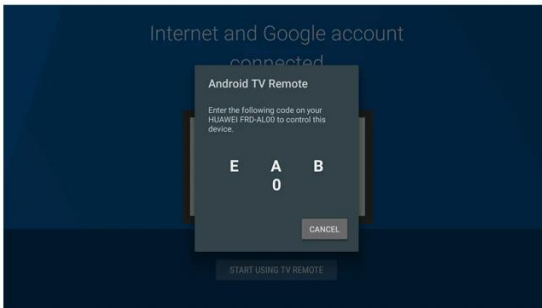

3. Pairing phone or tablet PC with Android TV Box