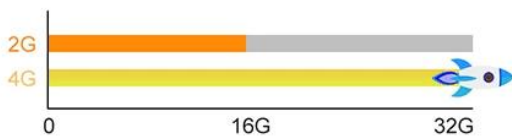

4GB DDR3	32GB eMMC	Ultra-fast running speed
		Professional image processing