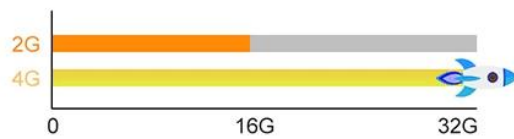

5G:250Mbps

Faster Transmission & Load Quickly

2.4+5G:400Mbps

Built-in T2TR, more efficient and stable

Android 9.0

application installation is more flexible

- More stable with applications
- Save 25% RAM in Spacet
- Faster & Safer responses

Download more apps

Amlogic S905X3 Quad Core

Faster, Smarter and More Powerful

4GB DDR3	32GB eMMC	Ultra-fast running speed
		Professional image processing

8K & 3D

The perfect combination of 8K and 3D, bring you a 3D visual experience
Feel the shock of the 3D cinema at home