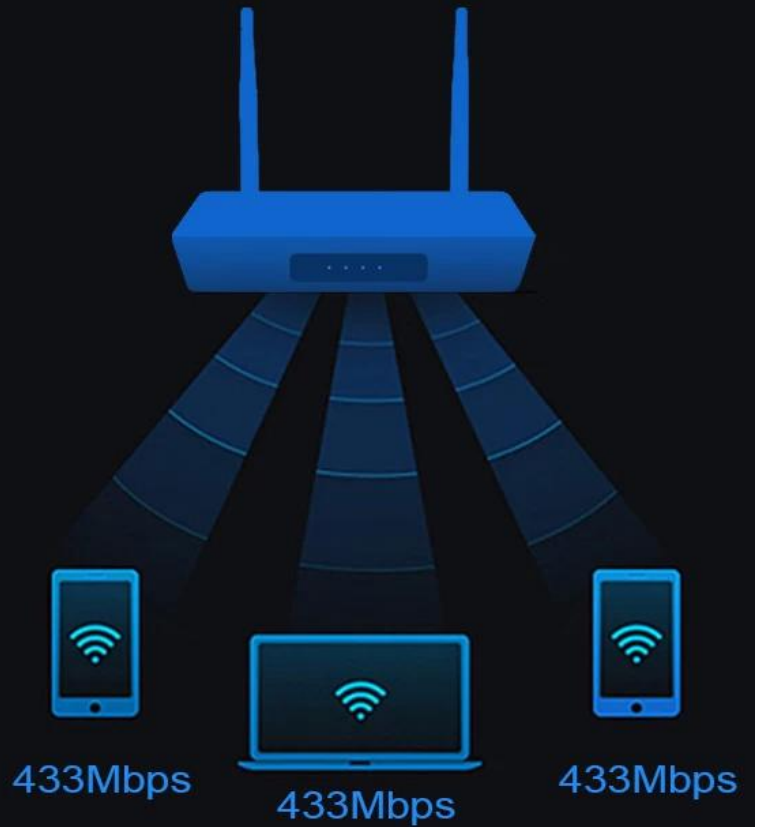

規格

型號	SIFLOWER SF16A18
容量	64MB/32*16
接口	4 * LED/WIFI WAN LAN1 LAN2
尺寸	150
2.4G	
5G	433
WPS	
無線	802.11 ac/a/n 802.11 b/g/n MU-MIMO
無線	2.4GHZ 5GHZ/
無線	802.11 ac/a/n 802.11 b/g/n
無線	IPv6/IPv4
WAN	1*GbE
無線	2*100

Ordinary router

Smart TV Box

Secure Network

Automatically shields other network devices,
and block webpages containing Trojans.

One Device Dual Lise

Not only router but also smart tv box

ROUTER

Connecting with network cable, then a router.