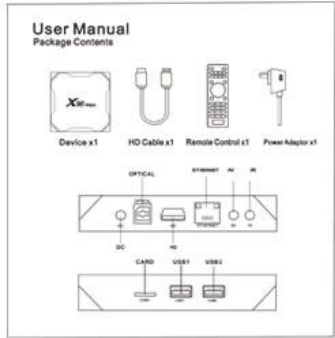

X96Max Smart Box

Android 9.0
Android
TV Box Android
9.0