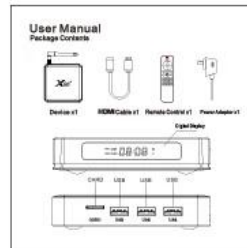

Family Fun Sharing

Leisure and entertainment

Working meeting

Product Specification

Size: 106*106*22MM

Package Contents

Power Supply*1

HD data cable*1