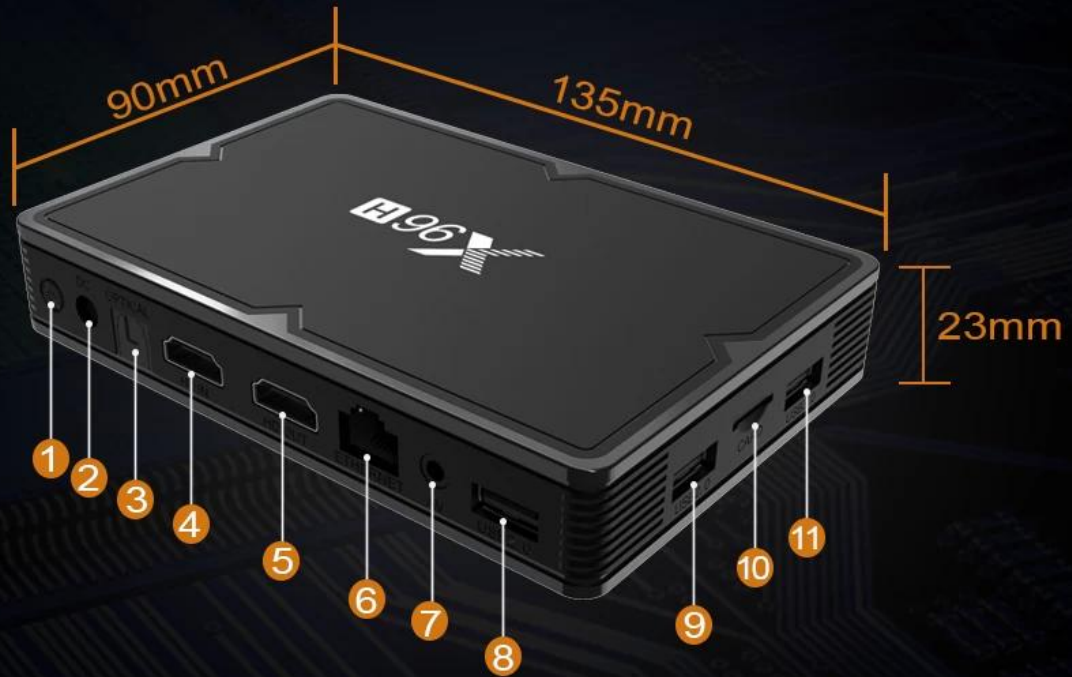

1. ARM Cortex A53 64
2. GPU ARM Mali-T720
3. H.265 4K@60fps-10bit
4. H.264 4K@30fps
5. HDR10 HLG
6. Smartcolor3.0
7. FDE (DRM), DRM
8. USB3.0, PCIe, HDMI2.0a, Ethernet

H6 SoC OTT, DVB IPTV 4K@60fps-10bit Ultra-HD H.264 4K HDR10 HLG

packs a lot of connectivity into a small space
easily connect to your hdtv

1 . POWER SWITCH

2 . DC 5V

3 . OPTICAL

4 . HDMI IN

5 . HDMI OUT

6 . ETHERNET

7 . AV