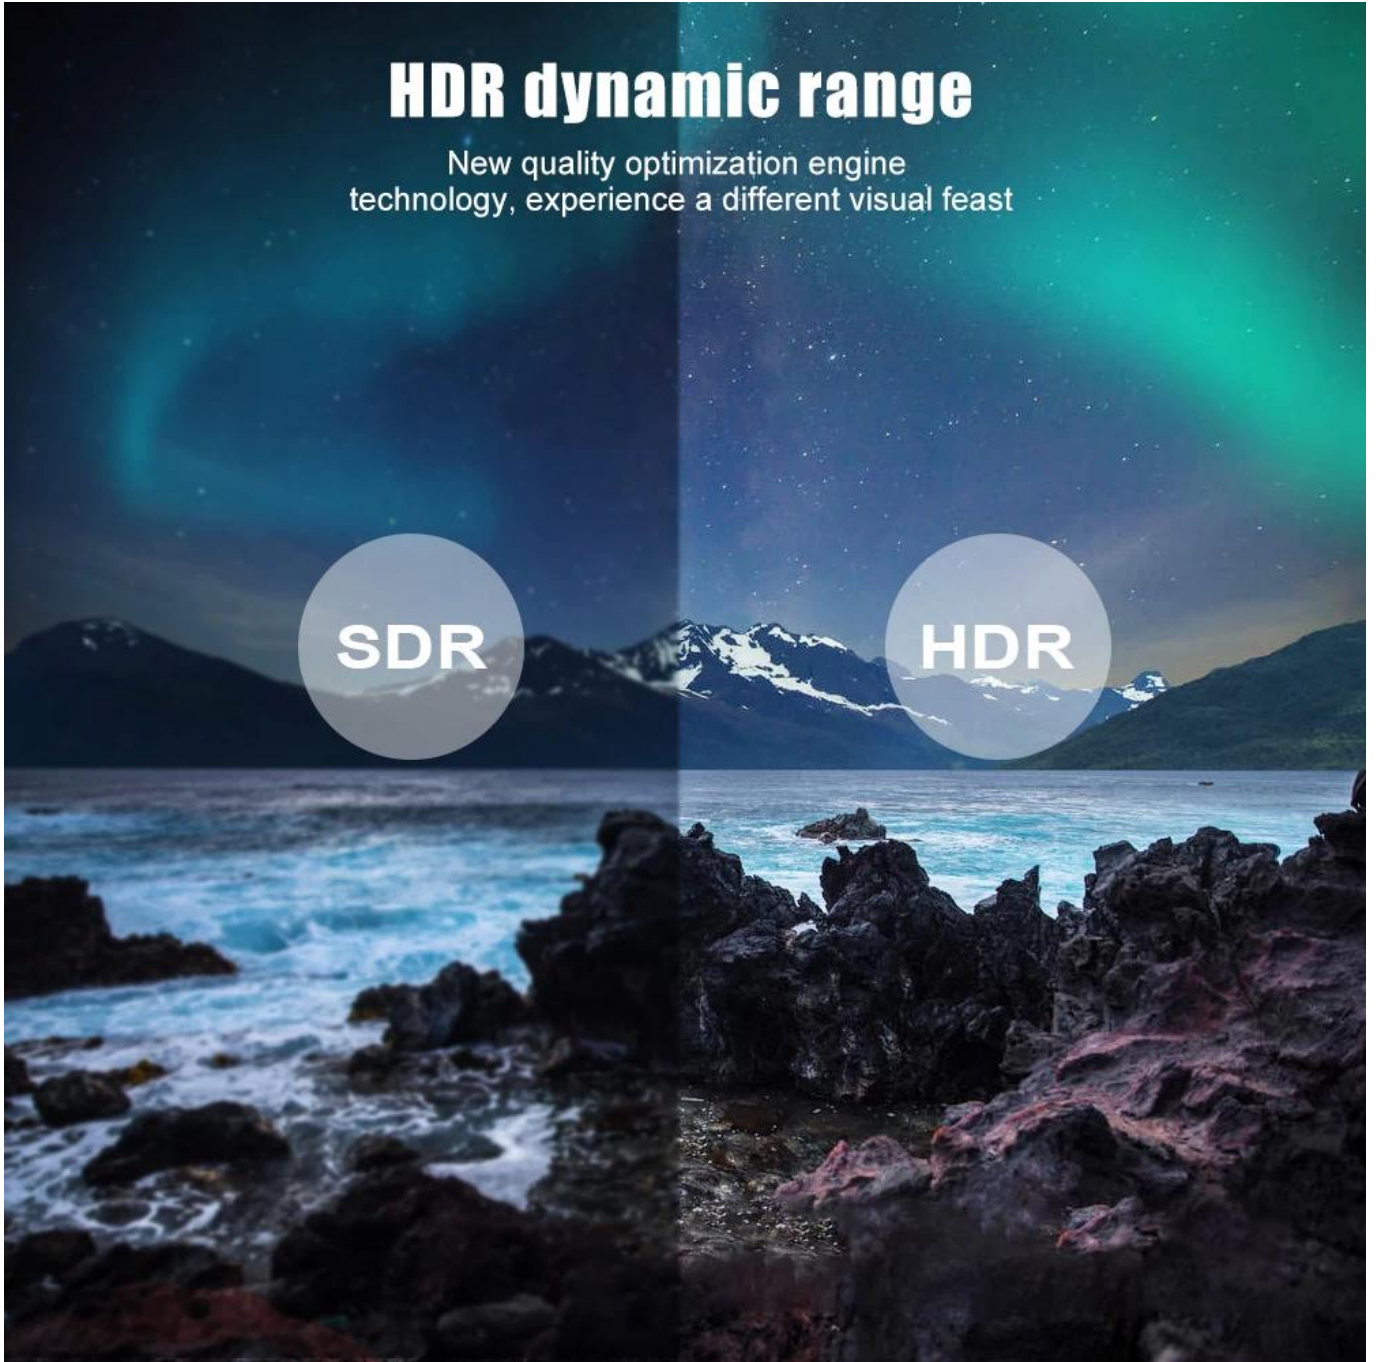

Android 9.0

6K video decoder

64-bit quad-core ARM
Cortex A53 CPU Support
multi-video decoder up to
6Kx4K@30fps

New upgraded built-in WiFi

WiFi IEEE 802.11 a/b/g/n/ac
Support dual-band wifi

MIMO Wi-Fi

Dual frequency WiFi

HDR dynamic range

New quality optimization engine
technology, experience a different visual feast

SDR

HDR

Extreme 6k enjoyment

Real-time image decoding- Maximum resolution up to 5760×3240

4K « » 6K

Package Contents