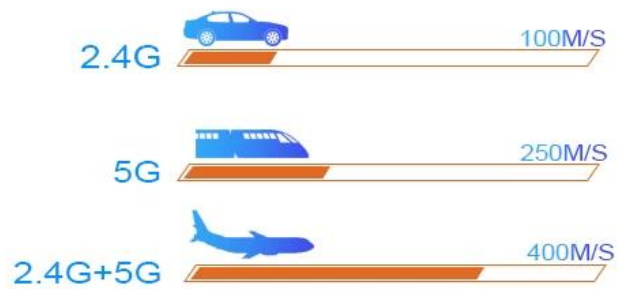

Android 9.0

6K video decoder

64-bit quad-core ARM
Cortex A53 CPU Support
multi-video decoder up to
6Kx4K@30fps

New upgraded built-in WiFi

WiFi IEEE 802.11 a/b/g/n/ac
Support dual-band wifi

MIMO Wi-Fi

Dual frequency WiFi

HDR dynamic range

New quality optimization engine
technology, experience a different visual feast

SDR

HDR

Extreme 6k enjoyment

Real-time image decoding- Maximum resolution up to 5760×3240

4K « » 6K

Package Contents