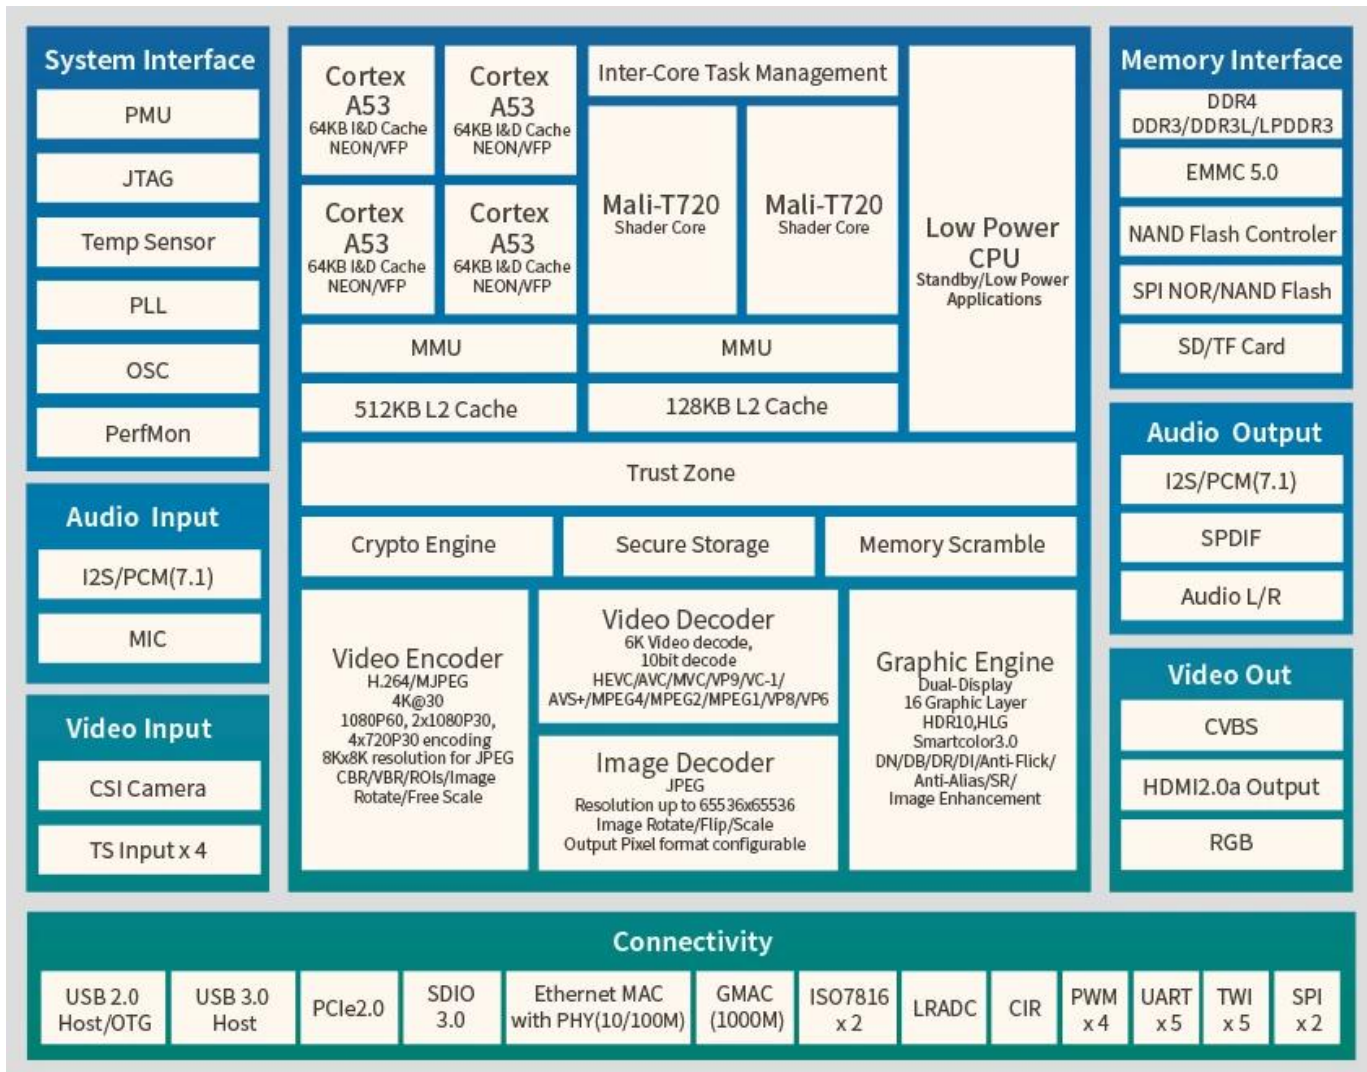

1. ARM Cortex A53 64
2. GPU ARM Mali-T720
3. H.265 4K@60fps-10bit
4. H.264 4K@30fps
5. HDR10 HLG
6. Smartcolor3.0
7. FDE (DRM), DRM
8. USB3.0, PCIe, HDMI2.0a, Ethernet

H6 SoC OTT, DVB IPTV 4K@60fps-10bit Ultra-HD H.264 4K HDR10 HLG

HDR, Smartcolor 3.0; IP (Intellectual Property) Allwinner Technology Dolby DTS H6

OTT TV OTT TV Allwinner 4K Allwinner Dobly Linux/Android DRM Dolby

Ethernet PHY, WiFi, PMU

DRM Dolby

Many ports Major possibilities

packs a lot of connectivity into a small space
easily connect to your hdtv

1 . POWER SWITCH

2 . DC 5V

3 . OPTICAL

4 . HDMI IN

5 . HDMI OUT

6 . ETHERNET

7 . AV

HDR dynamic range

New quality optimization engine
technology, experience a different visual feast

SDR

HDR

Extreme 6k enjoyment

Real-time image decoding- Maximum resolution up to 5760×3240

4K « » 6K

Package Contents