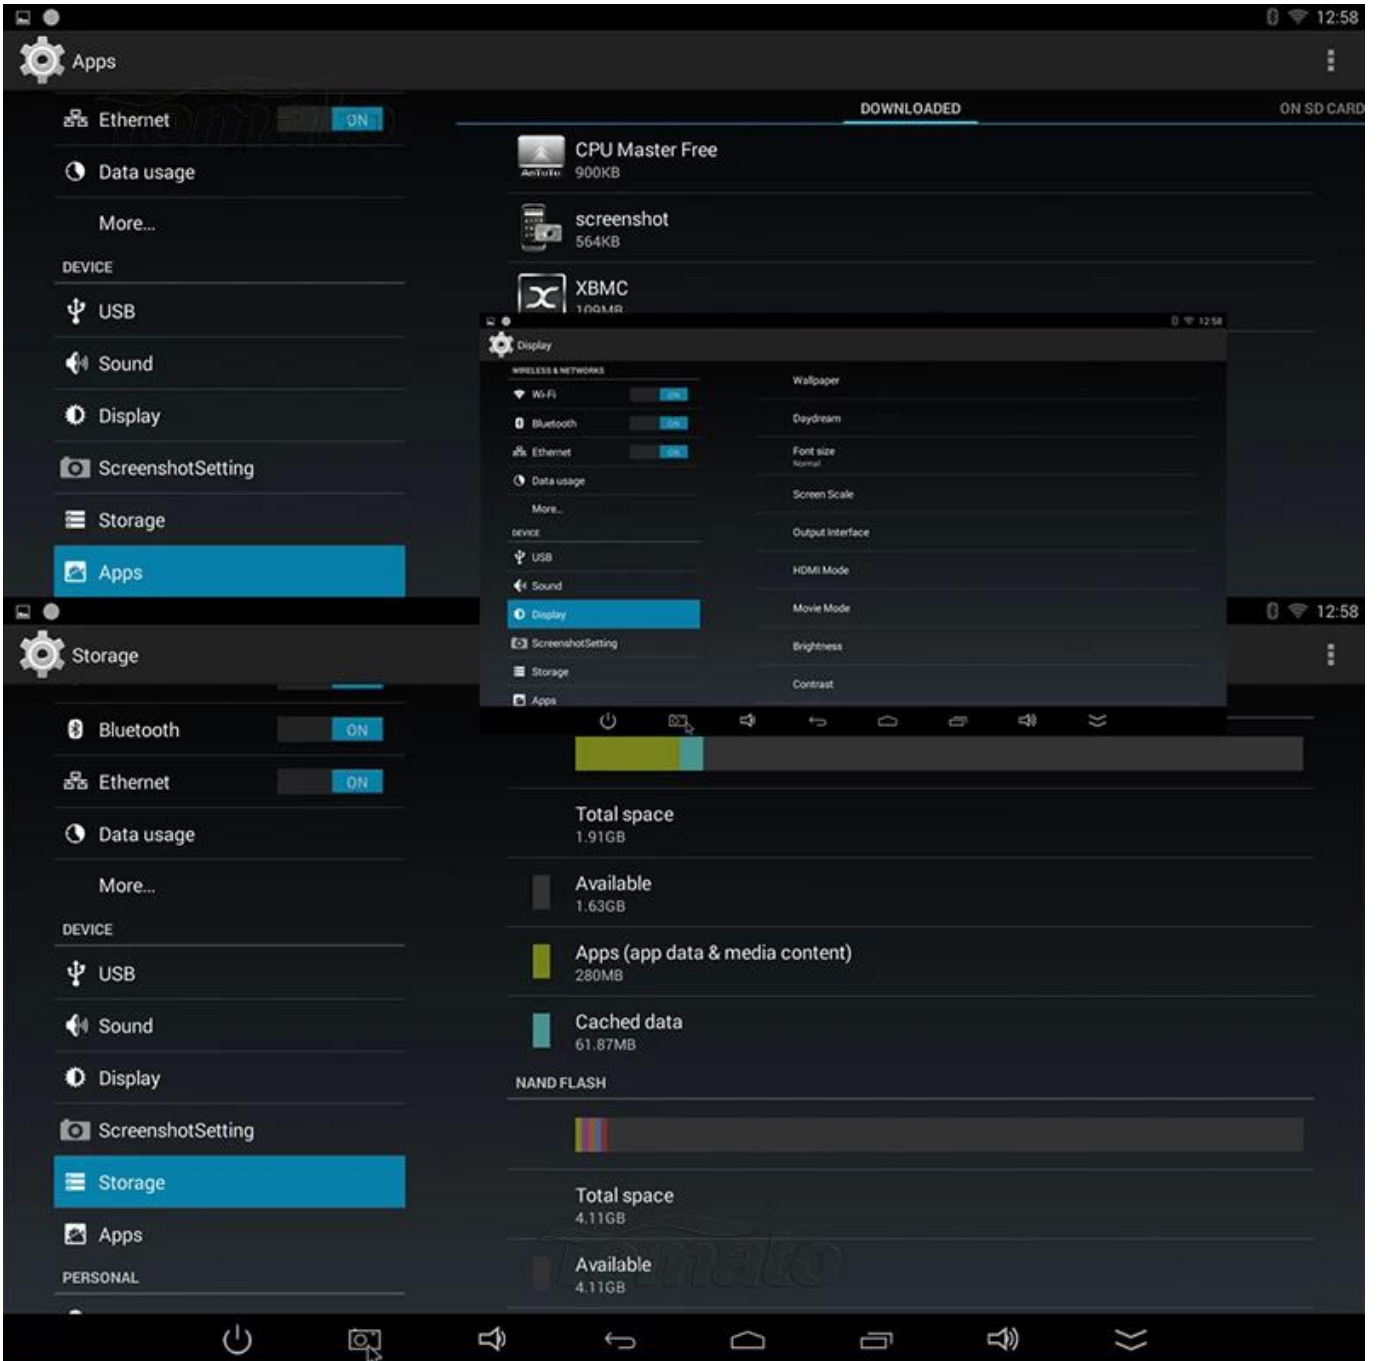

Search

Settings

Video

Voice Search

WifiDisplay

XBMC

Language & input

PERSONAL