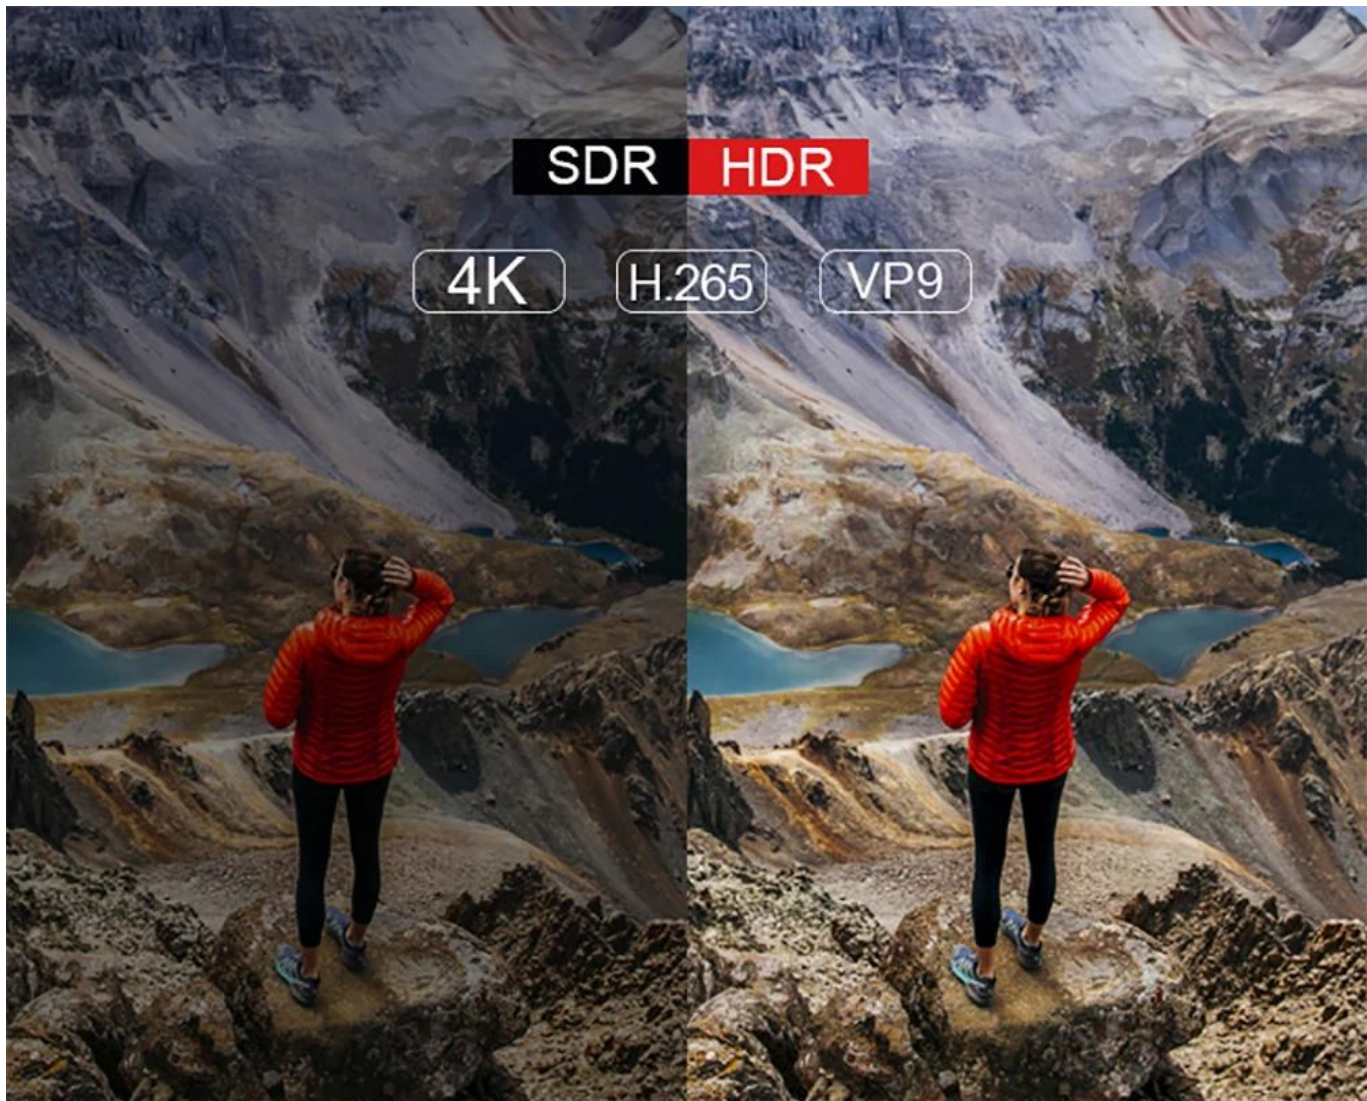

Anti-shake

Clearer images, better visual experience

Without denoising

Other models

Our model

With 3D denoising

Support HDR

HDR offers a deeper , more life-like display, which boosts 4K and gives you even greater color and contrast.