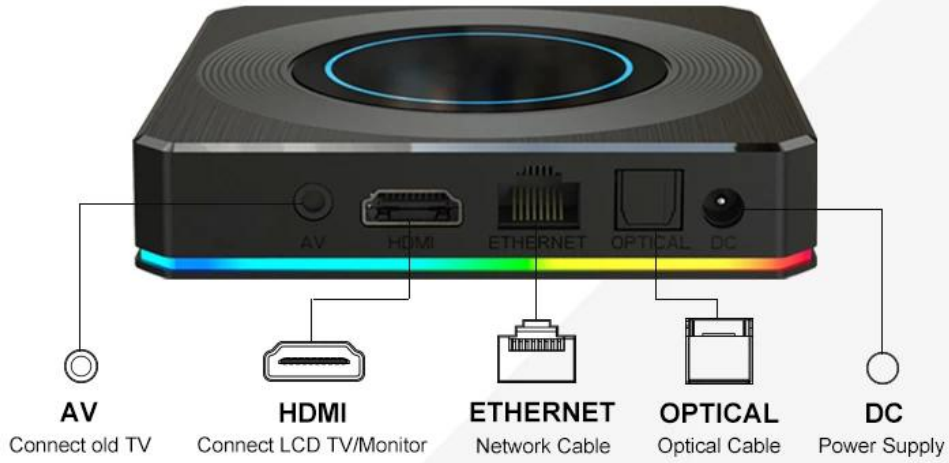

Various interfaces such as HDMI, LAN, USB, etc. which bring you a smart and colorful enjoyment.

Package Contents

Power Supply*1

HD data cable*1

User Manual*1

Remote Control*1

Android TV
 Amlogic S905X4 Quad Core
 Android 11