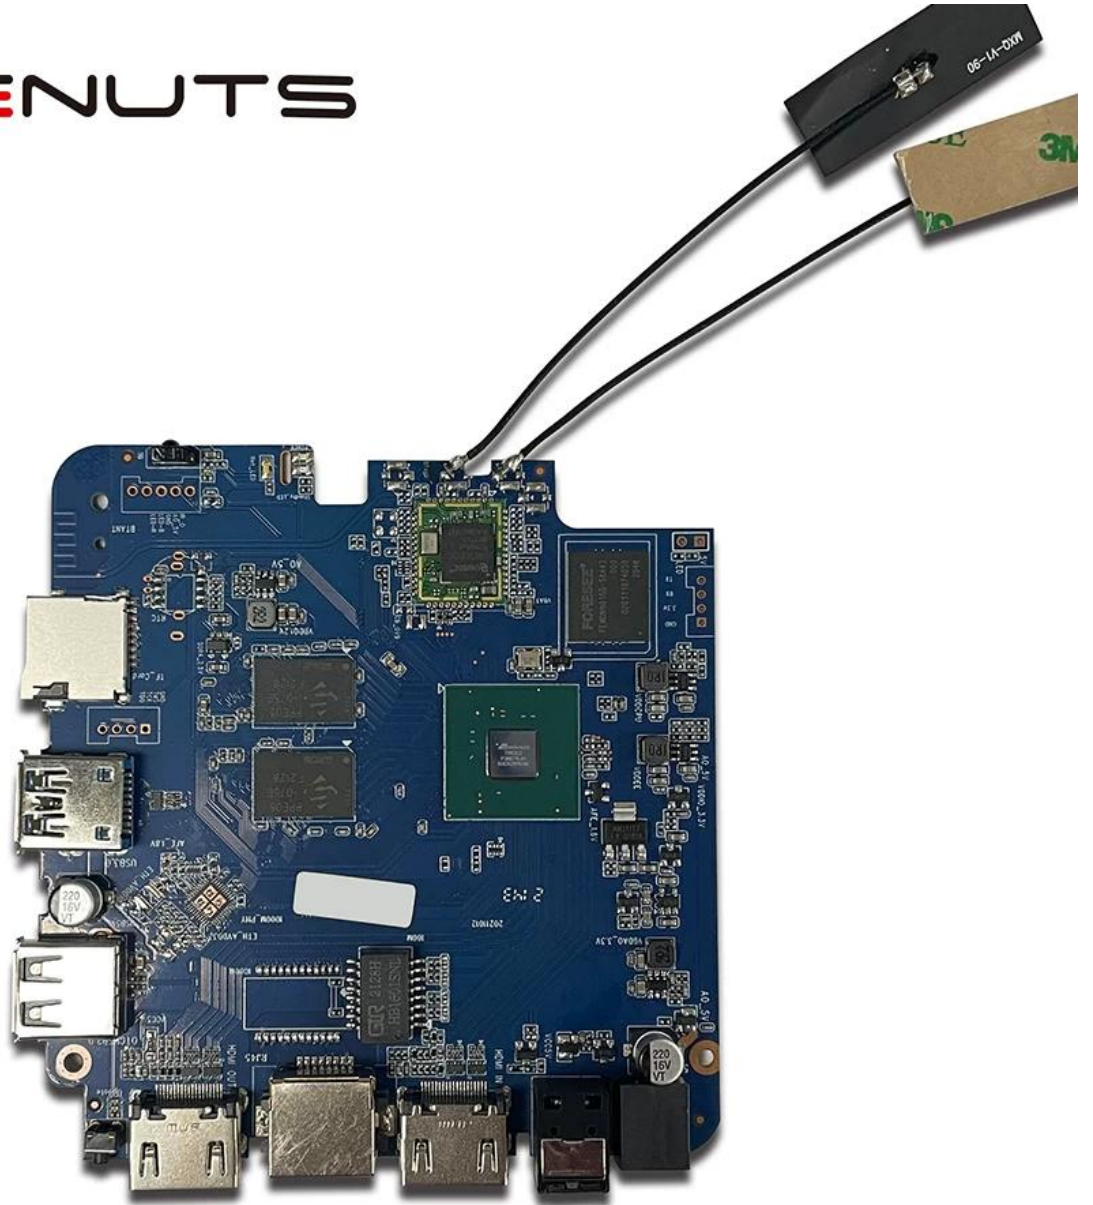

@mlogic

A-T8B043.07

T962E2

BONMON005

ONENUTS

 <p>Multi-core 32/64-bit CPU and 3D GPU with high performance</p>	 <p>Powerful multimedia processing capability, supporting all mainstream video decoding including 8K/4K 10-bit AV1/H.265/VP9/AVS2</p>	 <p>Supports all mainstream HDR standard including Dolby Vision, HDR10 and HLG</p>	 <p>Unique Trulife picture quality enhancement engine, offering theater-like visual effect</p>	 <p>Complete production-ready security solution, supporting secure boot, secure OS and mainstream DRMs</p>
 <p>Ultra-high performance and ultra-low power consumption</p>	 <p>Ultra-high SoC integration and rich peripheral interfaces</p>	 <p>Complete IP license, including Dolby, DTS, etc.</p>	 <p>Supports screen projection technology like DLNA, Miracast etc.</p>	 <p>Provides mature turn-key solution for both split and AIO smart TV</p>