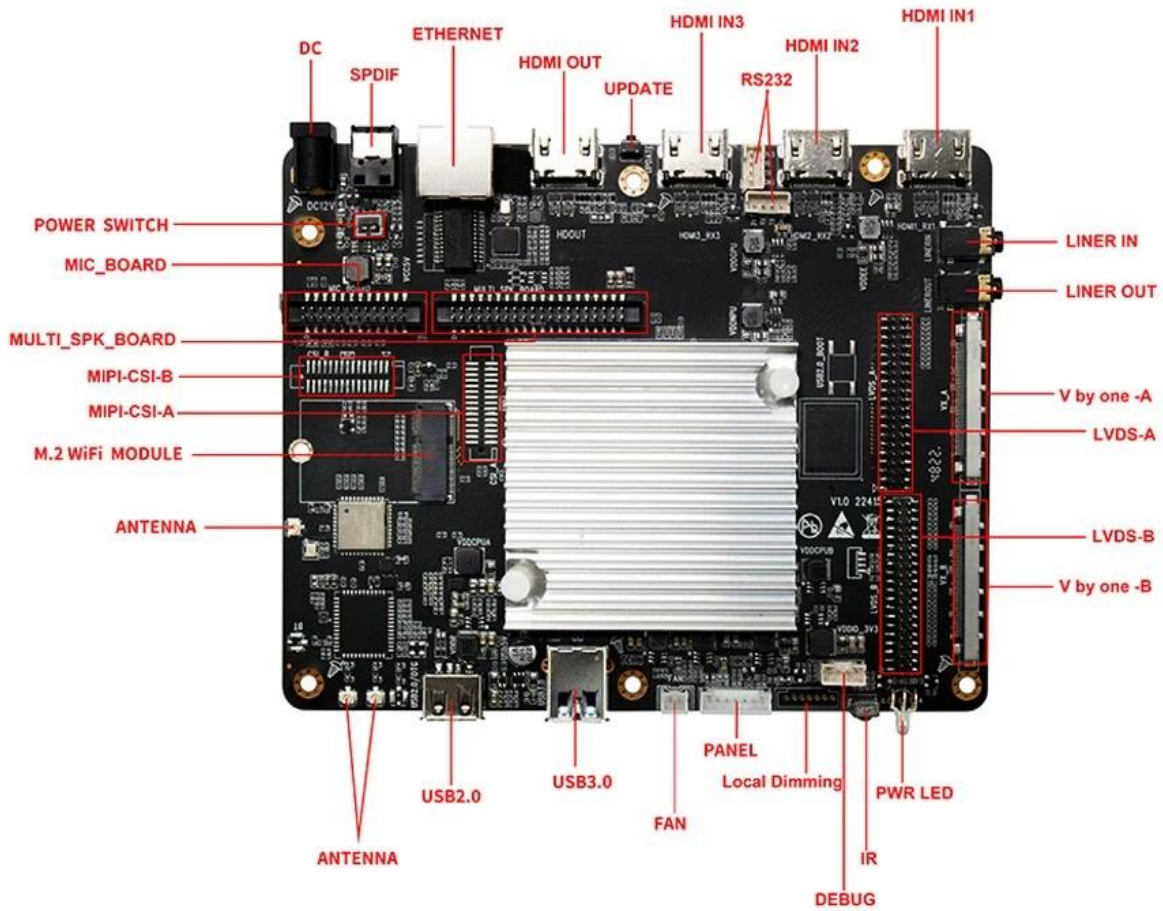

Android TV

Android TV

Android TV	Android Amlogic A311D2
Processor	Amlogic A311D2 Cortex-A73 Cortex-A53
GPU	Mali-G52 MP8
RAM	4GB (Optional 8GB/32GB)
Storage	32GB (Optional 64GB/128GB/256GB)
OS	Android 11.0
Network	Wi-Fi (Optional 2.4G; Optional 2.4G/5G); BT4.2 BT5.0 (Optional M.2)

Ports

HDMI	3 * HDMI
HDMI	1 * HDMI
LVDS	1 * LCD 50/60Hz
V-By-One	2*8 V-by-One 4Kp60; 4K*2K@60Hz
Power	5V/12V, Local Dimming PWM dimming
USB	1 * USB 3.0 A
USB	USB 2.0 A (Optional mini USB OTG)
Serial	2 * RS232 (2 * TTL); TF 1 *
Camera	2 * CSI Camera CSI
I2S	I2S
Network	1 * RJ45, 100M / 1000M
Audio	SPDIF COAX
Audio	AUDIO_
Audio	AUDIO_
IR	IR (Optional IR)
LED	LED
OTA	TF & USB OTA

Power

Power	5V/12V
-------	--------

2 *, 1 * TTL 1 *, 1 * ADC;

1 * HDMI LVDS 1 * HDMI V-by-one 1 * LCD 1 * MIPI-DSI 1 * V-By-One;

* 4K*2K@60fps 1920*1200;

* 1 * V-By-One;

* 2*4 1 * MIPI-DSI 1920*1200;

* 1 * Android API