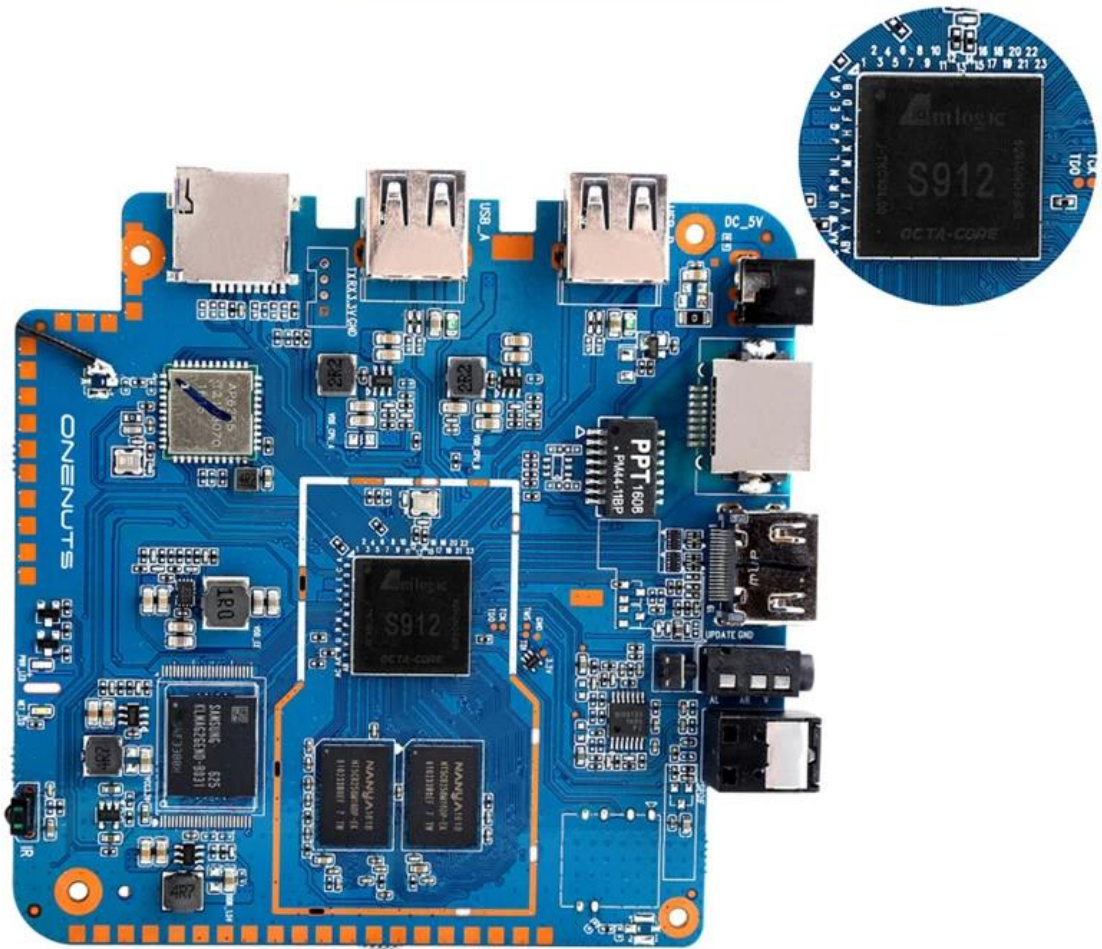

With Bluetooth headphone, enjoy your happy private world.

Young Look

Model No.	ONENUTS Nut 1
CPU	Amlogic S912 octa-core ARM Cortex A53 processor @ up to 2.0GHz
GPU	ARM Mail-T820MP3 GPU up to 750MHz(DVFS)
ROM	2GB DDR3
Internal Storage	16GB eMMC flash and SD slot up to 32GB
Video Docoder	VP9-10/H.265 up to 4Kx2K@60fps
HDMI	HDMI 2.0a up to 4K @ 60Hz with CEC and HDR support, and AV port

OTA Update

Support background auto upgrade and offer you the newest experience.

Product structure

What is in the box?

Portable & Environmental EVA Bag

Motherboard Show

1. What are the components of a Media Player Game Box?
 The components of a Media Player Game Box are: CPU, GPU, RAM, Storage, and OS.