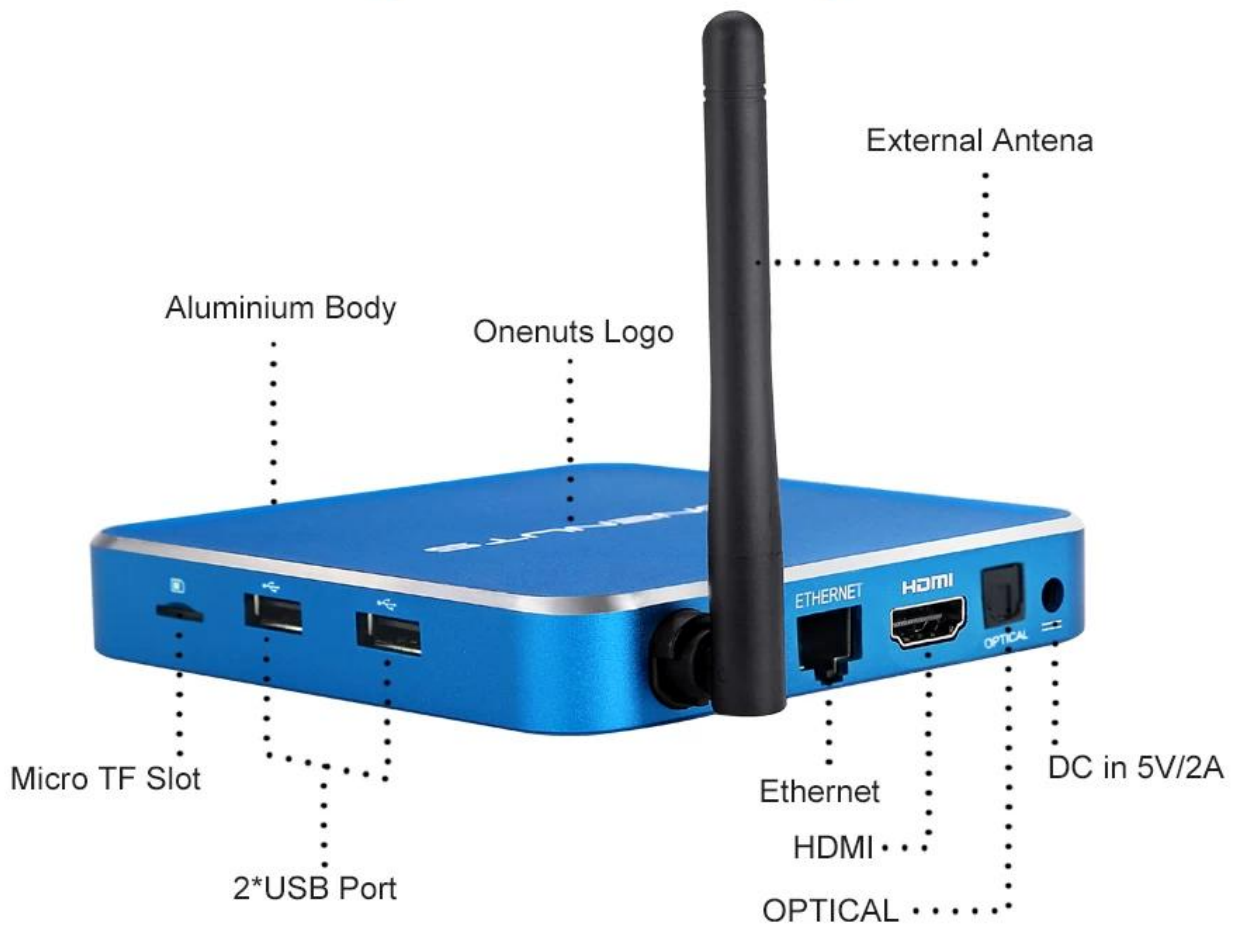

Product structure