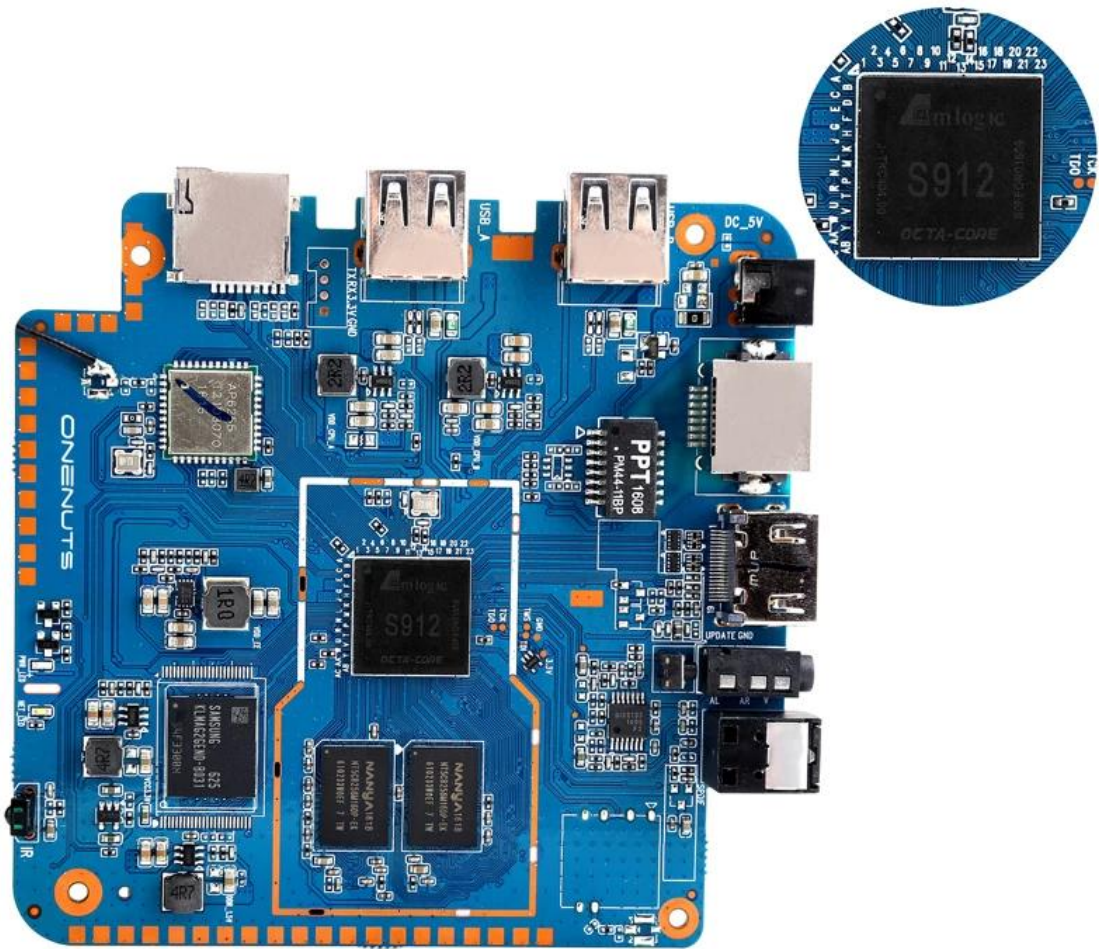

OTA Update

Support background auto upgrade and offer you the newest experience.

Product structure

What is in the box?

Portable & Environmental EVA Bag

Motherboard Show

Android TV

HD