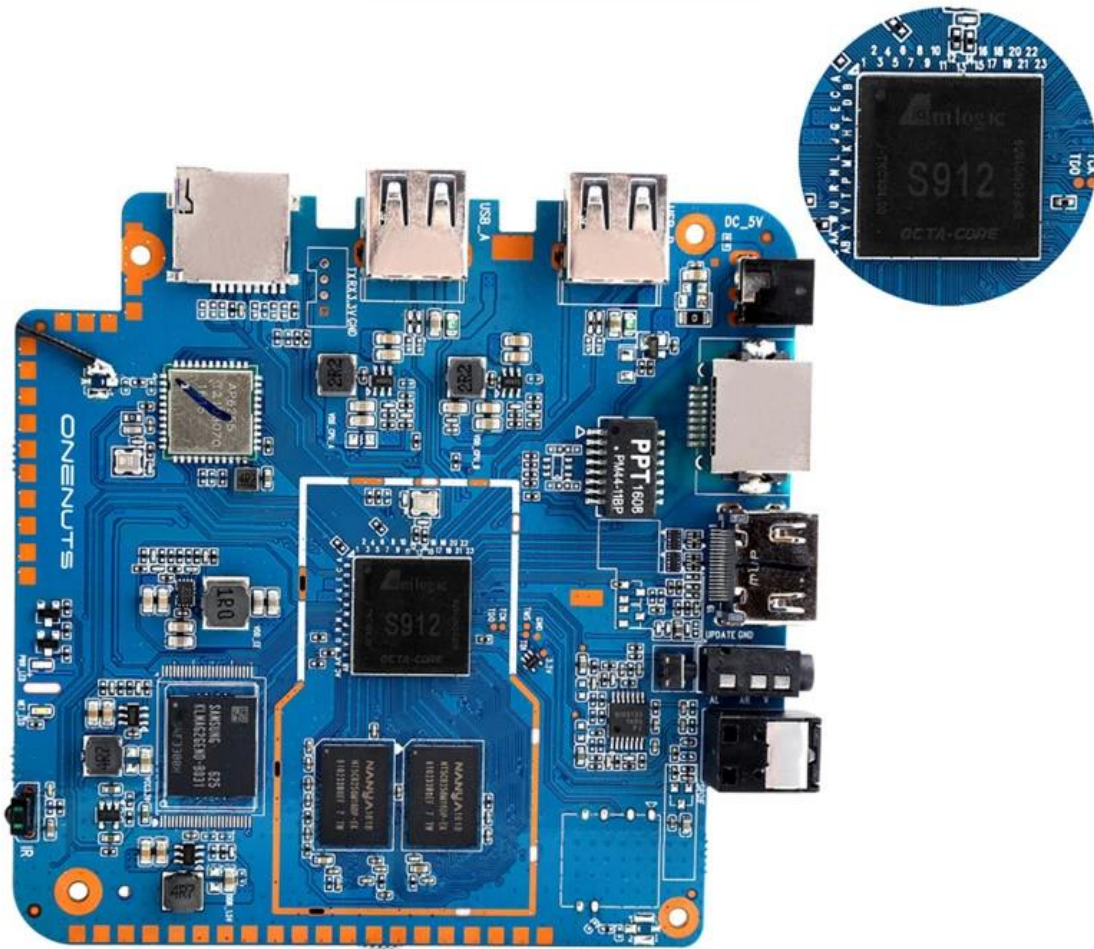

Motherboard Show

Android TV

Android TV

1. Android 6.0 Marshmallow:

Android 6.0
Android 6.0

2. RAM

3. 4K

4K Ultra HD