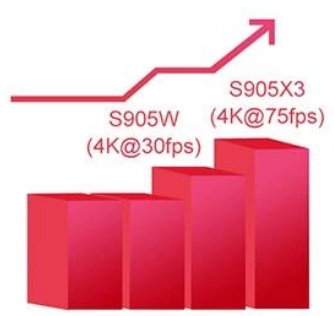

4GB DDR3	32GB eMMC	Ultra-fast running speed
		Professional image processing

8K & 3D

The perfect combination of 8K and 3D, bring you a 3D visual experience
Feel the shock of the 3D cinema at home

H.265 Makes 8K within Reach