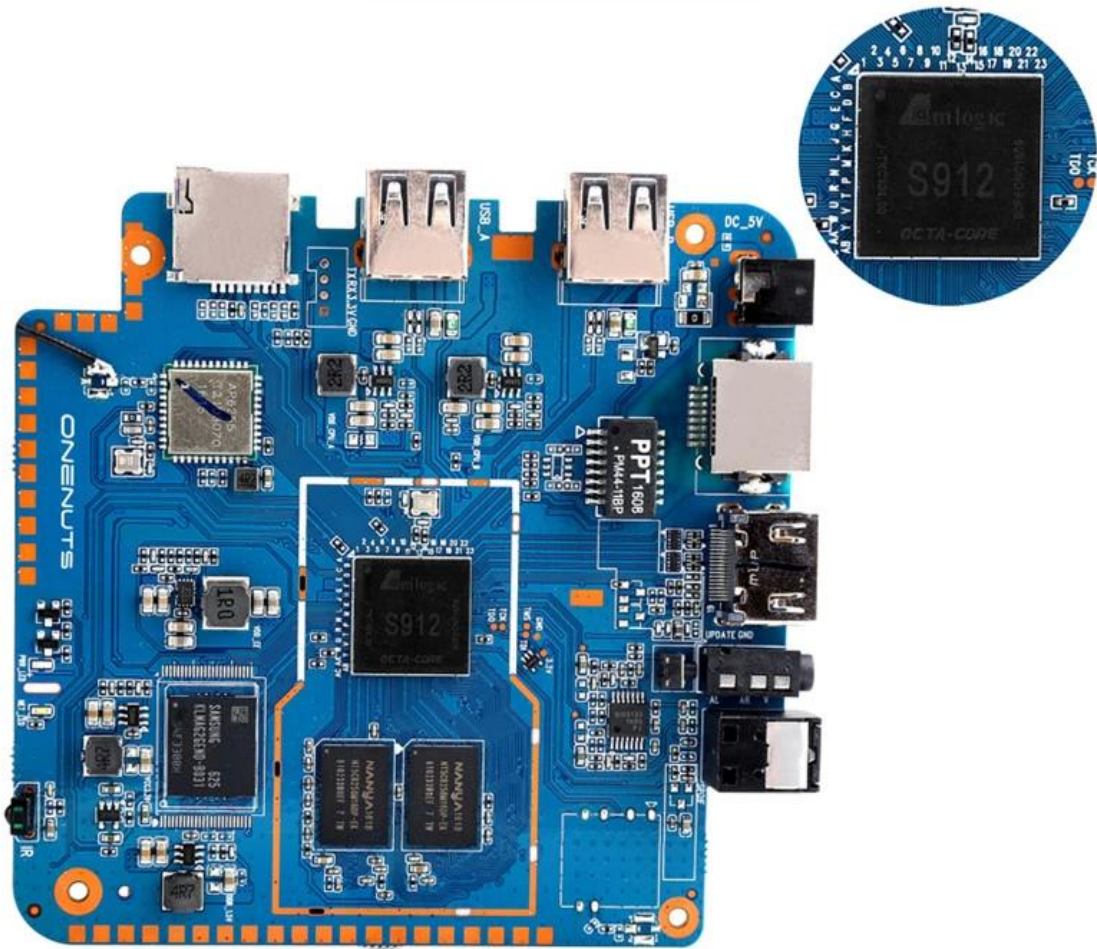

# Motherboard Show

ONENUTS is a smart Android TV box that provides a high-quality viewing experience. It is designed to be a compact and powerful entertainment center for your home. The device is easy to use and offers a wide range of features, including 4K UHD resolution, HDR10, and Dolby Digital audio. It also supports a variety of streaming services and has a large selection of apps available on the Google Play Store.