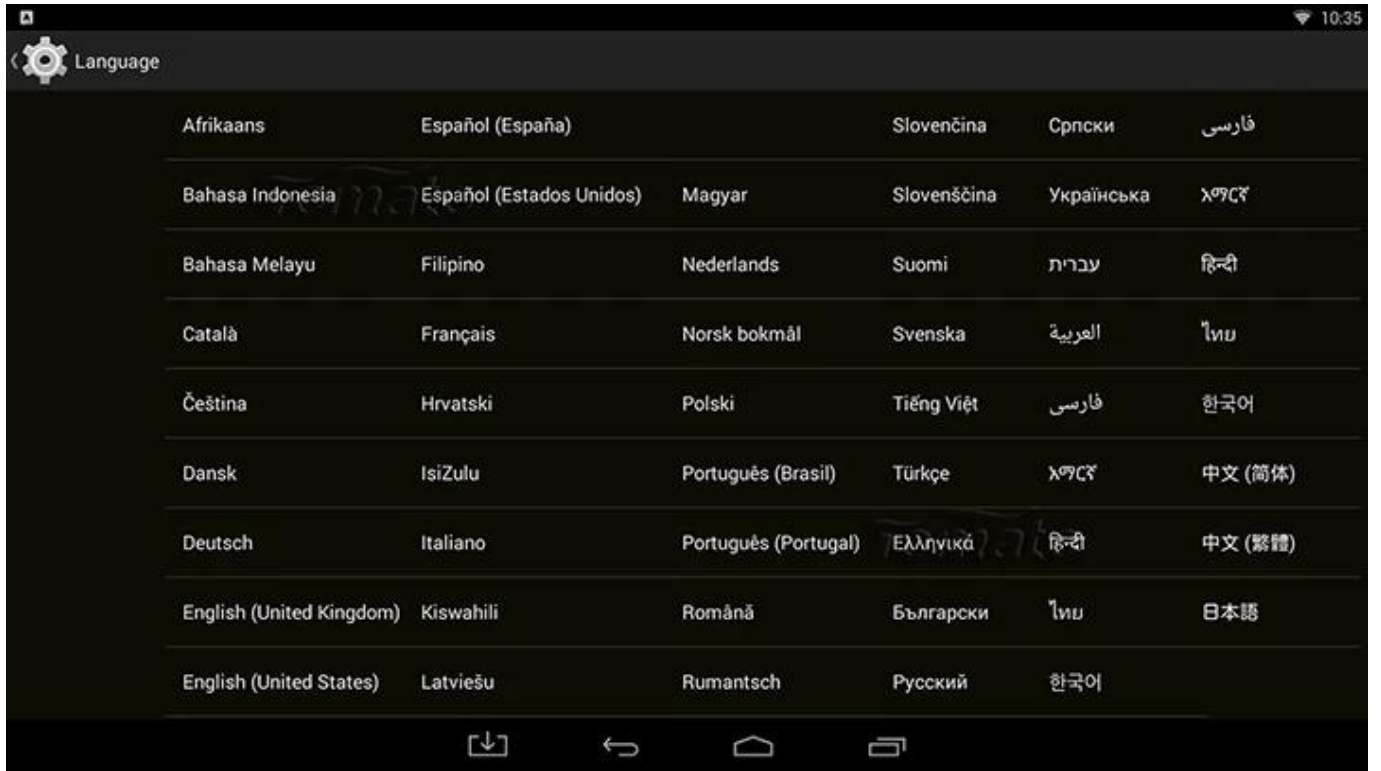

Android DLNA Mini

DLNA (Digital Living Network Alliance) is a set of standards for sharing digital content between devices on a local network. It allows you to stream music, videos, and photos from your computer to your TV, or vice versa. DLNA is supported by many devices, including smartphones, tablets, and smart TVs.

DLNA is a standard for sharing digital content between devices on a local network. It allows you to stream music, videos, and photos from your computer to your TV, or vice versa. DLNA is supported by many devices, including smartphones, tablets, and smart TVs.

DLNA DLNA

DLNA (Digital Living Network Alliance) is a set of standards for sharing digital content between devices on a local network. It allows you to stream music, videos, and photos from your computer to your TV, or vice versa. DLNA is supported by many devices, including smartphones, tablets, and smart TVs.

DLNA (Digital Living Network Alliance) is a set of standards for sharing digital content between devices on a local network. It allows you to stream music, videos, and photos from your computer to your TV, or vice versa. DLNA is supported by many devices, including smartphones, tablets, and smart TVs.

Android Android

Android is a mobile operating system developed by Google. It is based on the Linux kernel and is used by a wide range of devices, including smartphones, tablets, and smart TVs. Android is known for its flexibility and ability to be customized to suit different devices and users.

Android is a mobile operating system developed by Google. It is based on the Linux kernel and is used by a wide range of devices, including smartphones, tablets, and smart TVs. Android is known for its flexibility and ability to be customized to suit different devices and users.