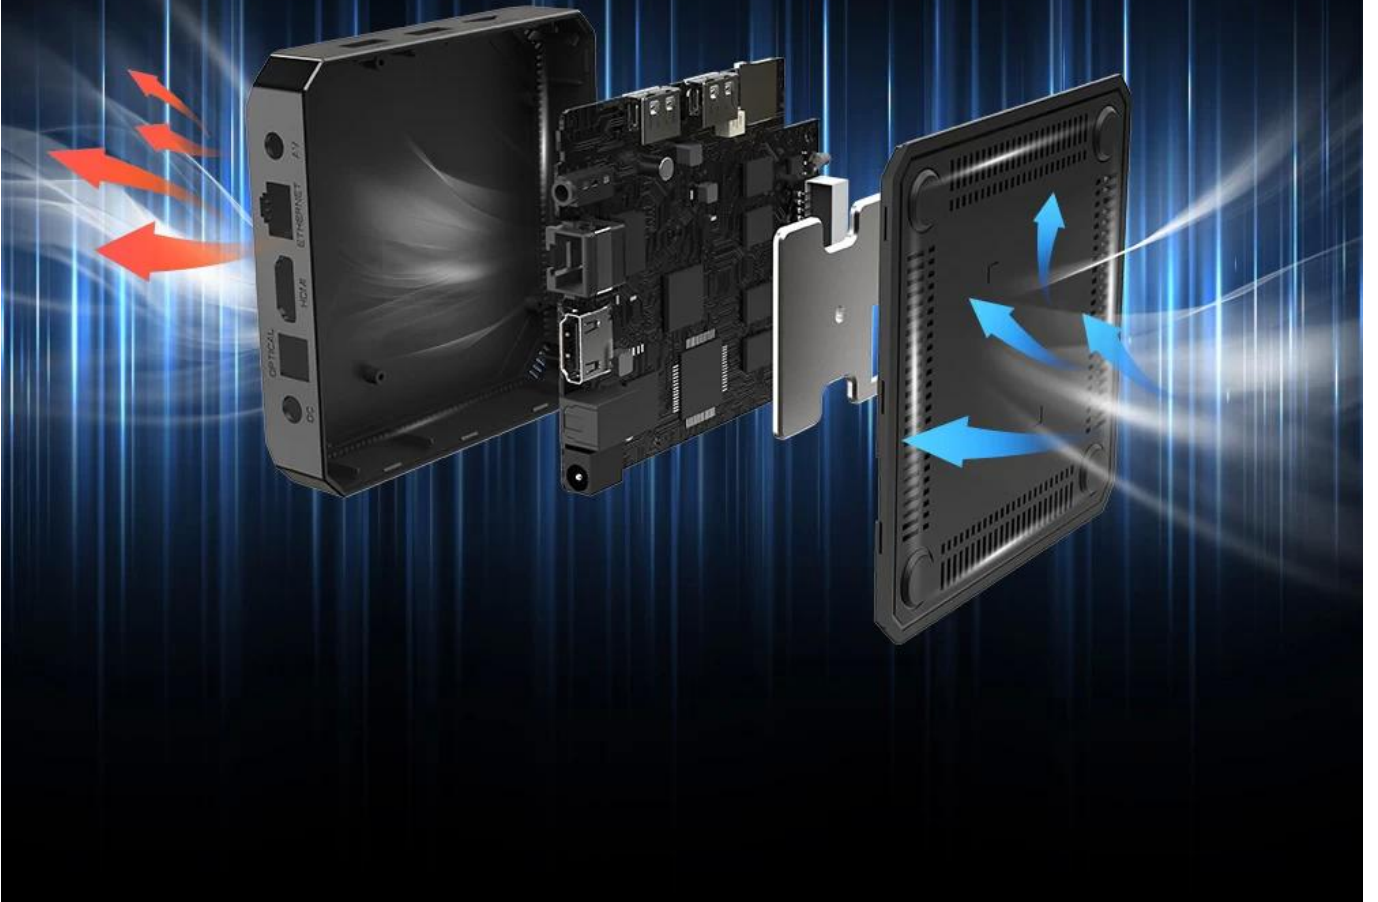

X96mini+ using Cortex A53,Mali 450 GPU

The performance to cost ratio superelevation.
And adopting convection fan heating system

Product specifications

Package Contents

Power Supply*1

HD data cable*1

User Manual*1