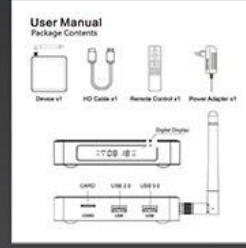

User Manual*1