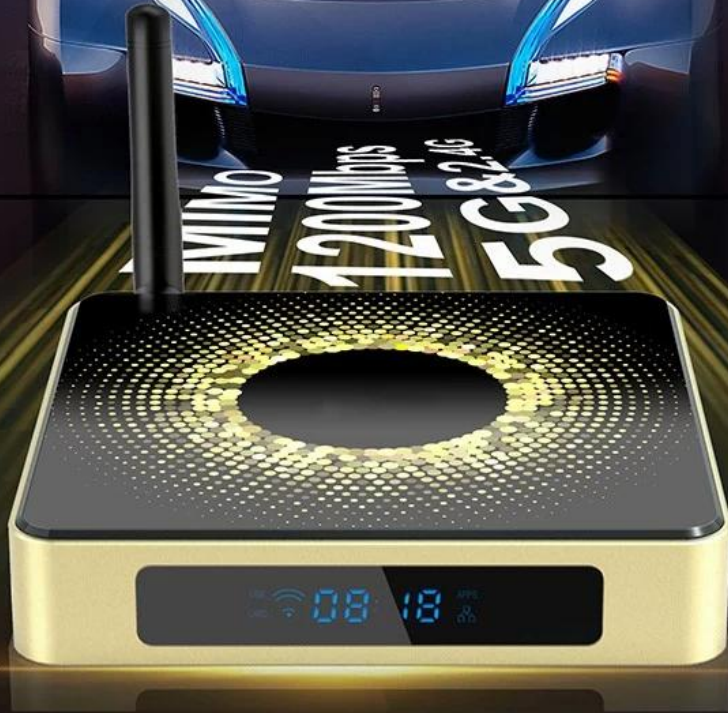

WiFi6

Embrace Faster Speeds with WiFi 6 and dual band 2.4G/5G WiFi MIMO support

WiFi6
1200Mbps

MIMO
2.4G/5G

BT
5.2

MIMO
1200Mbps
5G WiFi 6