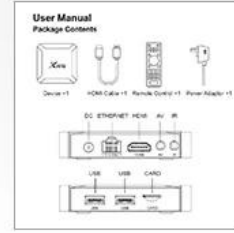

- ① DC: Power line interface ② ETHERNET: Network cable interface ③ HDMI: HDMI cable interface
④ AV: Plug in the AV cable and connect the old TV ⑤ IR: IR cable interface
⑥ USB: USB interface ⑦ USB: USB interface ⑧ CARD: Card slot

Package Contents

Device

Remote Control
(Battery not Included)

Power Supply

Wall Hanging

HD data cable

IR cable

User Manual