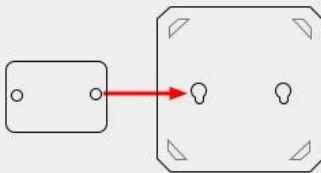

LCD TV

OTT TV BOX

Old TV

Hang the wall mount on the back of the device

Paste the device on the wall or the back of the TV

Rich interface, simple connection

Small interface, big effect, can meet various entertainment needs.