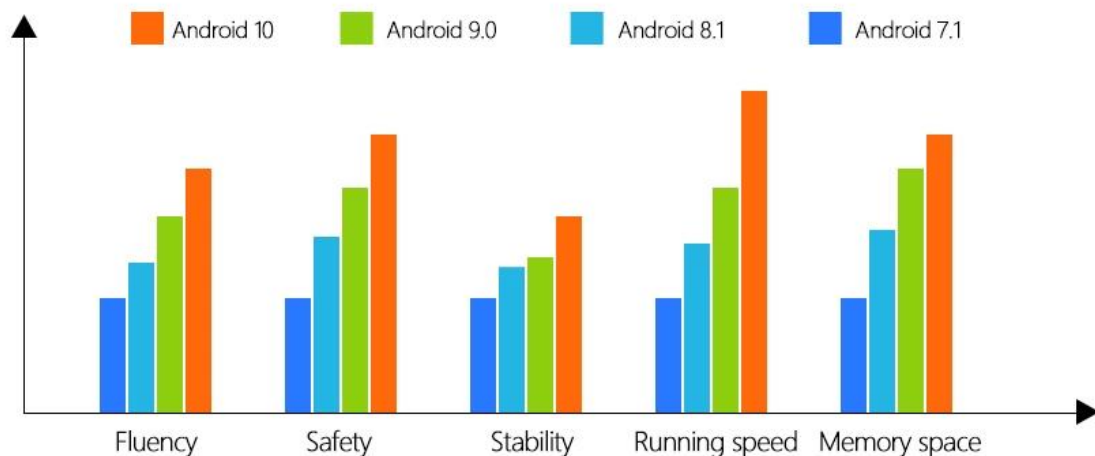

Android 10

First to support Google 's new system Android 10, and greatly optimized for the system, can support a minimum of 1GB of memory

feature	IOS	Android 10
Fluency		The system natively supports Vulkan 3D technology. Android 10 UI preferentially uses Vulkan for drawing, which has higher efficiency and lower load.
Safety		File encryption technology based on Google Adiantum algorithm, enabled by default to avoid data leakage caused by Flash
Stability		Smarter background memory management technology (LMKD-PSI), small memory application, faster killing process, foreground process is less affected by background process
Running speed		Virtual machine code optimization to improve execution efficiency
Memory space		New dynamic partitioning technology, flexible allocation of Flash partitions, saving storage space

* Data analysis chart is for reference only