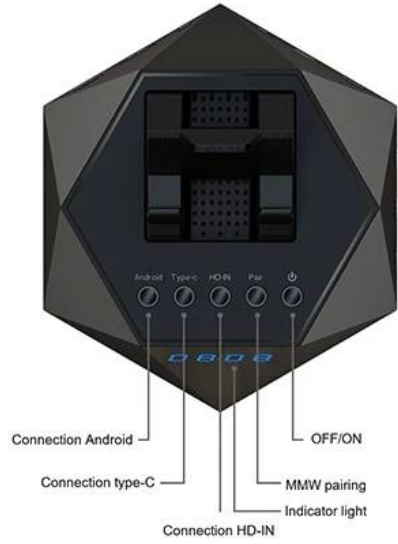

WIFI
2.4G/5G

RAM
4G

ROM
32G

08:08

More screen game experience

Large screen video editing is more intuitive

Taking photos can also be seen on a large screen

Interface