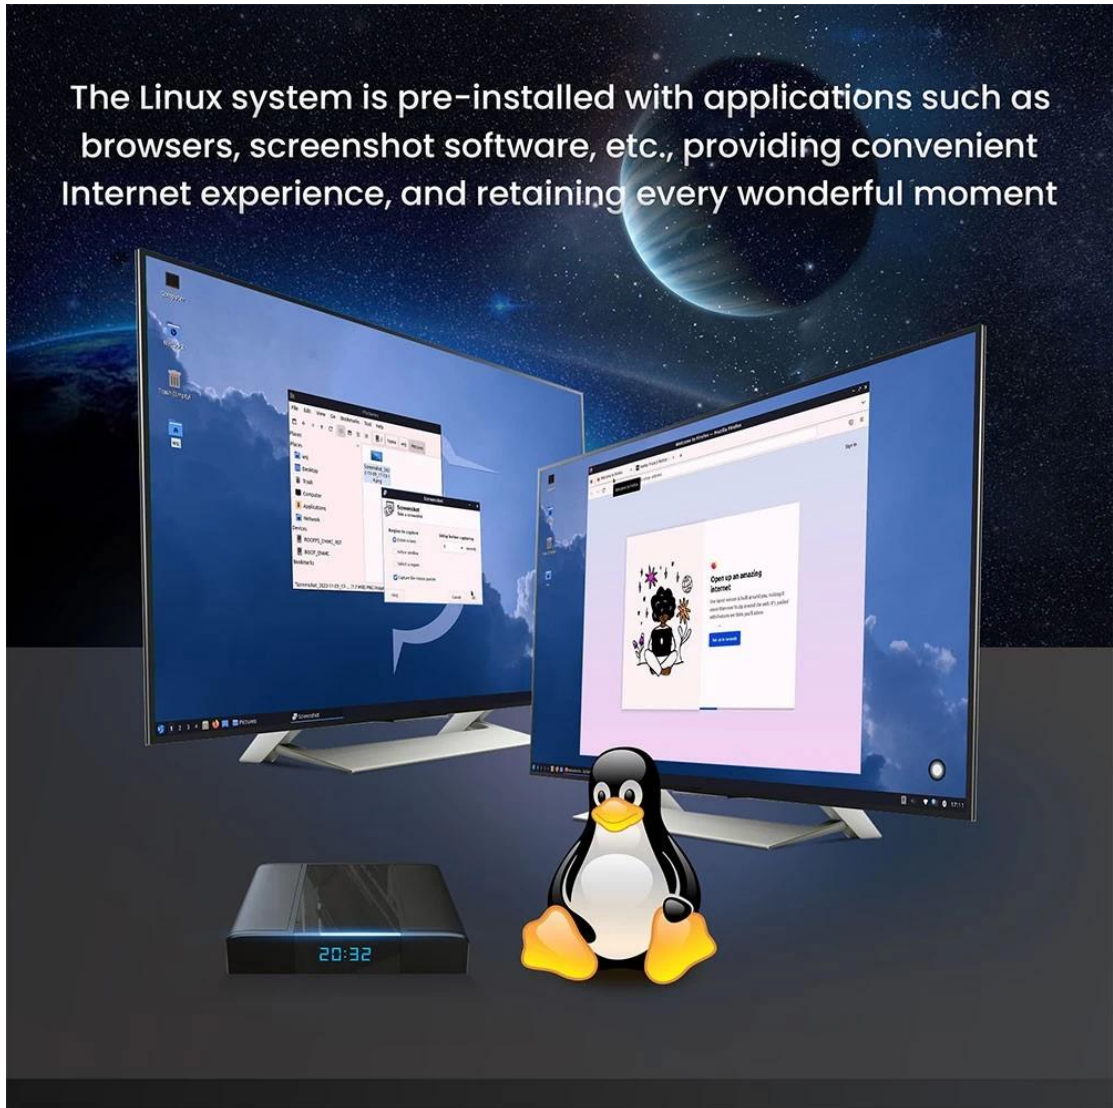

2.4G&5G
802.11 a/b/g/n/ac

4.2

Multiple USB interfaces available to connect multiple devices.
Super Speed USB3.0 interface speed up to 5Gbps

USB
2.0

USB
3.0

Dual Band Wireless

Run Box without Buffering Strong Signal

2.4G 5G

2.4GHz

5GHz

The Linux system with powerful network function to support different Ethernet protocols, an open source system composed of many micro core

Linux

The Linux system is pre-installed with applications such as browsers, screenshot software, etc., providing convenient Internet experience, and retaining every wonderful moment

Application menus and file managers
make it easier to manage

Linux

Support changing desktop wallpaper, setting desktop password and other functions

What can do?

Package Contents

Power Adapter*1

HDMI Cable*1

Linux Set Üstü Kutusu, Linux işletim sisteminin gücünü bir set üstü kutunun çok yönlülüğüyle birleştiren son teknoloji ürünü bir multimedya cihazıdır. Şık tasarımı ve gelişmiş özellikleriyle kullanıcılara kusursuz bir eğlence deneyimi sunuyor.