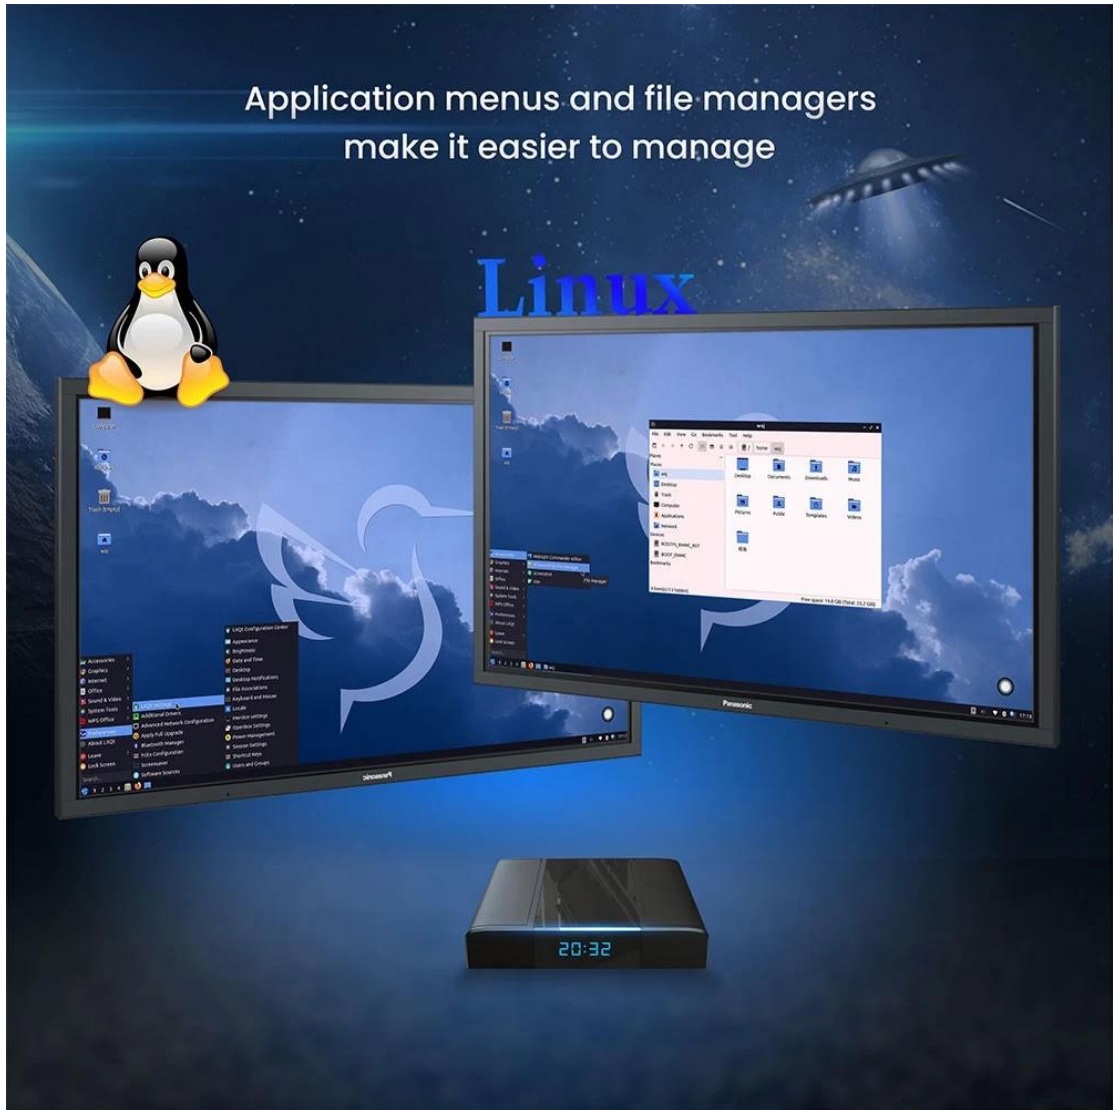

2.4G&5G
802.11 a/b/g/n/ac

4.2

Multiple USB interfaces available to connect multiple devices.
Super Speed USB3.0 interface speed up to 5Gbps

USB
2.0

USB
3.0

Dual Band Wireless

Run Box without Buffering Strong Signal

2.4G 5G

2.4GHz

5GHz

The Linux system with powerful network function to support different Ethernet protocols, an open source system composed of many micro core

Linux

The Linux system is pre-installed with applications such as browsers, screenshot software, etc., providing convenient Internet experience, and retaining every wonderful moment

Application menus and file managers
make it easier to manage

Linux

Support changing desktop wallpaper, setting desktop password and other functions

What can do?

Package Contents

Power Adapter*1

HDMI Cable*1

Linux Set Üstü Kutusu, Linux işletim sisteminin gücünü bir set üstü kutunun çok yönlülüğüyle birleştiren son teknoloji ürünü bir multimedya cihazıdır. Şık tasarımı ve gelişmiş özellikleriyle kullanıcılara kusursuz bir eğlence deneyimi sunuyor.