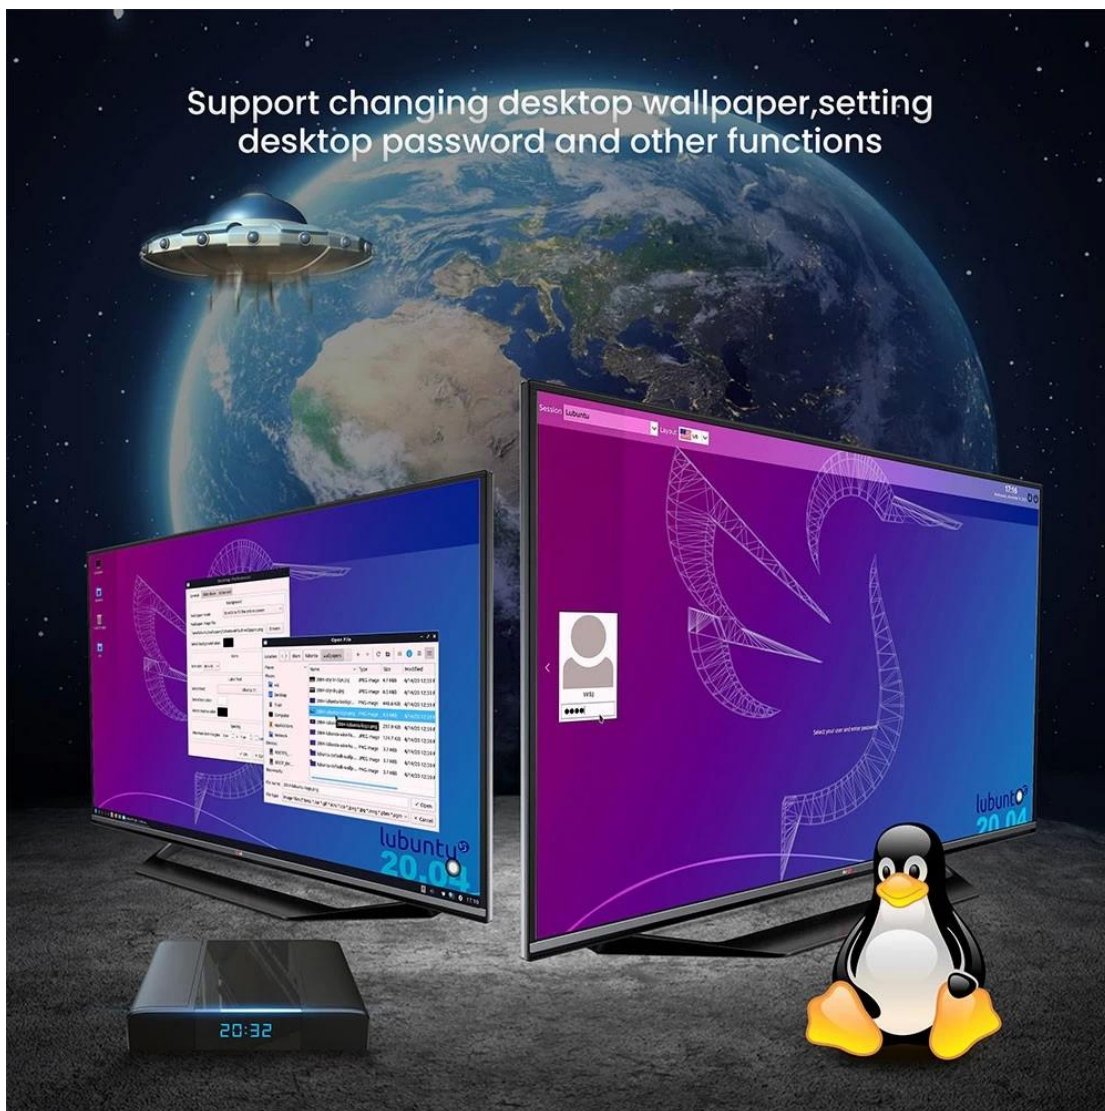

2.4G&5G
802.11 a/b/g/n/ac

4.2

Multiple USB interfaces available to connect multiple devices.
Super Speed USB3.0 interface speed up to 5Gbps

USB
2.0

USB
3.0

Dual Band Wireless

Run Box without Buffering Strong Signal

2.4G 5G

2.4GHz

5GHz

The Linux system with powerful network function to support different Ethernet protocols, an open source system composed of many micro core

Linux

The Linux system is pre-installed with applications such as browsers, screenshot software, etc., providing convenient Internet experience, and retaining every wonderful moment

Application menus and file managers
make it easier to manage

Linux

Support changing desktop wallpaper, setting desktop password and other functions

What can do?

Package Contents

Power Adapter*1

HDMI Cable*1

Linux Set Üstü Kutusu, Linux işletim sisteminin gücünü bir set üstü kutunun çok yönlülüğüyle birleştiren son teknoloji ürünü bir multimedya cihazıdır. Şık tasarımı ve gelişmiş özellikleriyle kullanıcılara kusursuz bir eğlence deneyimi sunuyor.