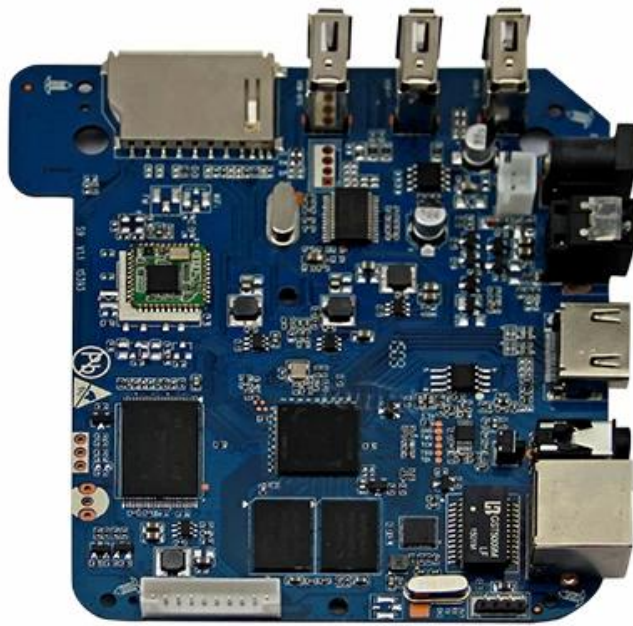

Android 5.1 Dört Çekirdekli Cortex A53 Amlogic S905 Lolipop TV Kutusu S9 Akıllı TV Kutusu

Amlogic S905 Quad Core S9

New! Amlogic S905 Quad Core ARM Cortex™-A53 CPU
up to 2.0 GHz, 1GB/8GB H.265 4K2K Android 5.1 TV Box!

Picture Show

Indicator

USB*3

SD/MMC Card

ON/OFF Button DC Port RJ45 ETHERENT AV Port HDMI™ OPTICAL Port

S905

64-Bit
Quad Core
Cortex A53

4K

H.265
@60fps

HDMI 2.0
HDCP 2.2

TSMC
28NM

DRM

64 bit CPU,

While maintaining the same power consumption, the computing power of CPU has also been greatly improved.

With 4K2K decoding capabilities,
it make 4K become the standard.