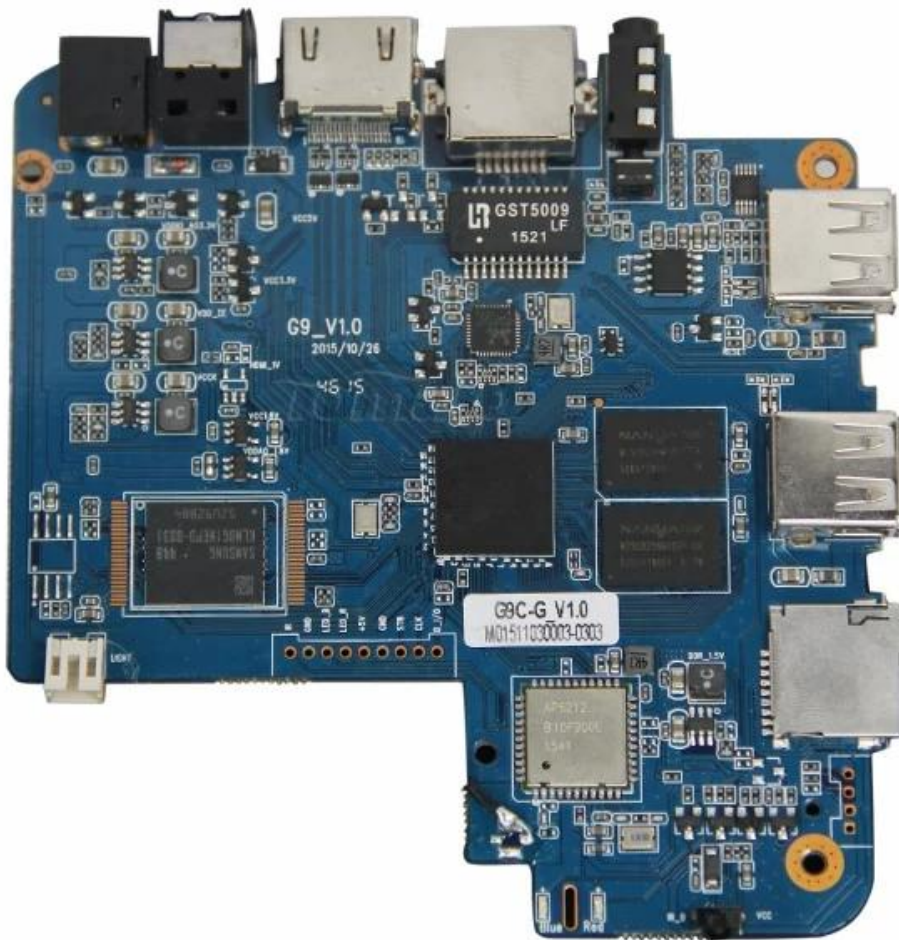

- 1 *Amlogic S905 Akıllı TV Kutusu
- 1 * HDMI Kablosu
- 1 * Uzaktan Kumanda
- 1 * Güç Adaptörü
- 1 * Kullanım Kılavuzu

Micro SD Card

USB

USB

AV Port

RJ 45 ETHERNET

HDMI™

Optical Port

Power Port

Micro SD Card

USB

USB

AV Port

RJ 45 ETHERNET

HDMI™

Optical Port

Power Port

64 bit CPU,

While maintaining the same power consumption, the computing power of CPU has also been greatly improved.

With 4K2K decoding capabilities,
it make 4K become the standard.

64 bit CPU,