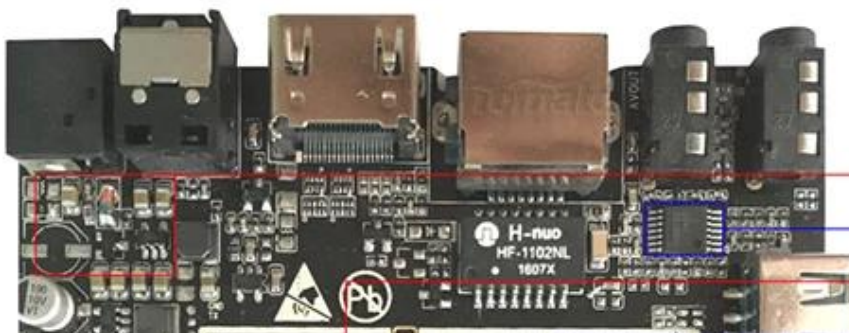

About MediaBox

UPDATE&BACKUP

Status

Status of network and other information

Legal information

Model number

X96

Android version

6.0.1

Android security patch level

May 1, 2016

Baseband version

Unknown

Kernel version

3.14.29

sjlei@sjlei-S2400SC #2

Sun Jun 12 12:06:13 CST 2016

Build number

p212-userdebug 6.0.1 MHC19J 20160612 test-keys

X96 Smart Box

Protection circuits

Prevents from damaging box when you use the bad or wrong adapter.

Audio Amplifier

AMLogic S905X Soc

MANVA DDR3 1GB*2