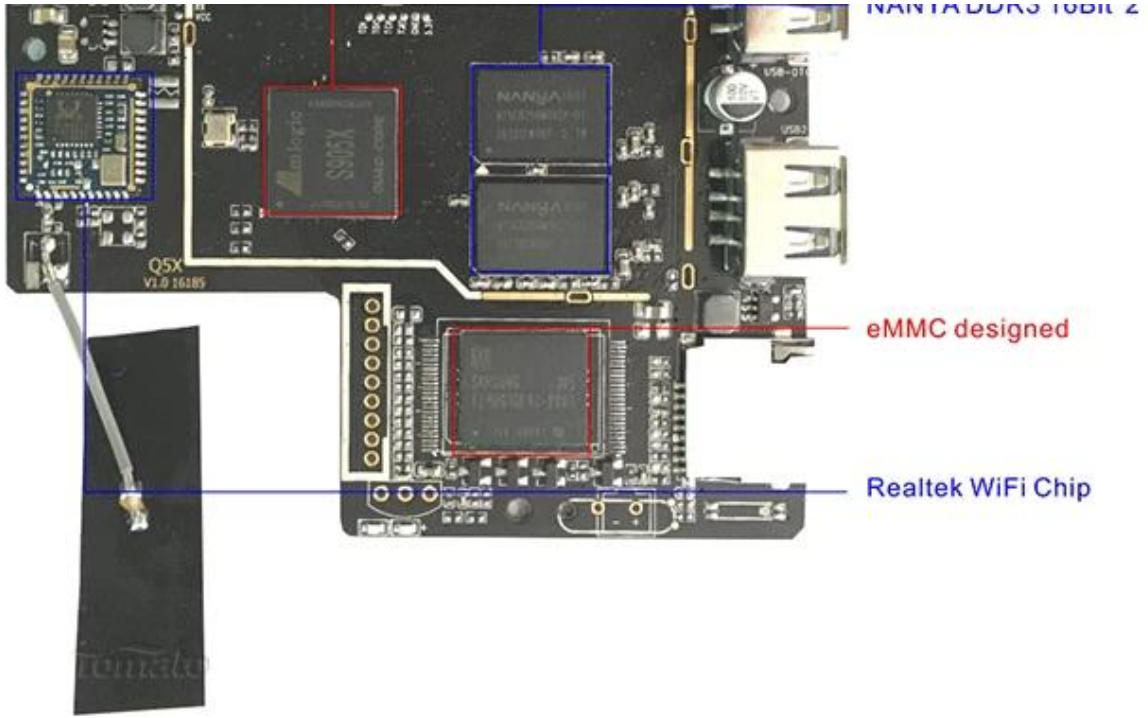

## X96 Smart Box

#### Protection circuits

Prevents from damaging box when you use the bad or wrong adapter.

Audio Amplifier

AMLogic S905X Soc

MANYA DDR3 1GB\*2