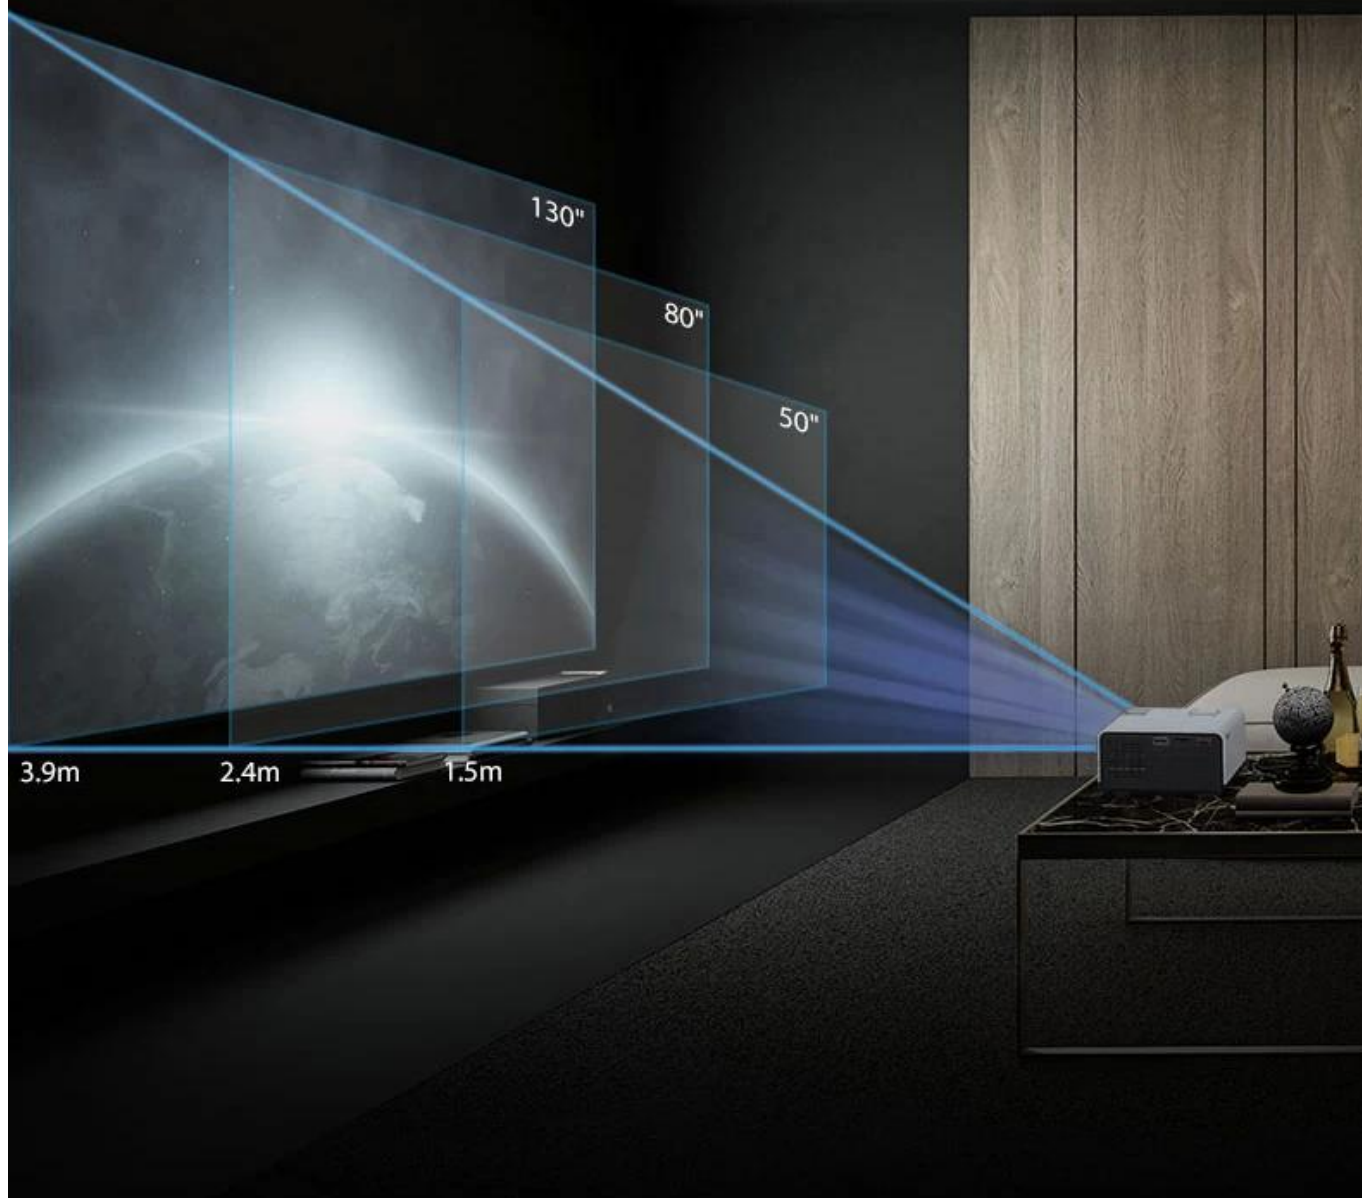

200"

200 inch huge screen

4K

4K video decoding

Android
9.0

Android 9.0 system

Dual-band wifi

Mirror screen

Hi-fi speaker

BT

100 inch huge screen at 3 meters

High definition cinema experience

Cinema 4K video playback

1080P huge screen

Private cinema / Business office / Huge screen gaming
4K video streaming 300 inch huge screen
1920*1080P eye the reality

Extreme color
Real 100 ANSI lumen
No light spot

Hi-Fi speaker

JBL's supplier powerful sound

Potable size Easy carrying

12.5*16.7*6.7 (cm) Weight 0.7kg
Smallest among 3.5 inch LCD projectors

Keystone correction

Manual
horizontal / vertical correction

Focus

Mirror screen WIFI 802.11AC 3X speed than last generation

WIFI 802.11AC

Mirror screen

Phone/Tablet mirror screen

Do anything you want
at the same time

HDMI interface