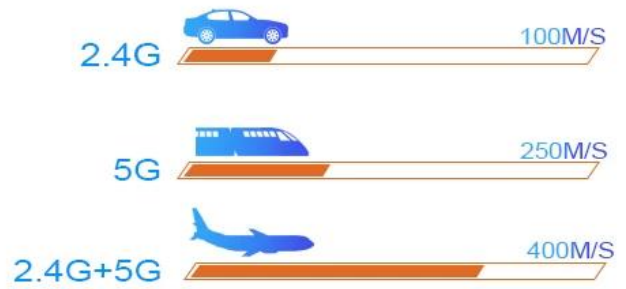

Dual frequency WiFi