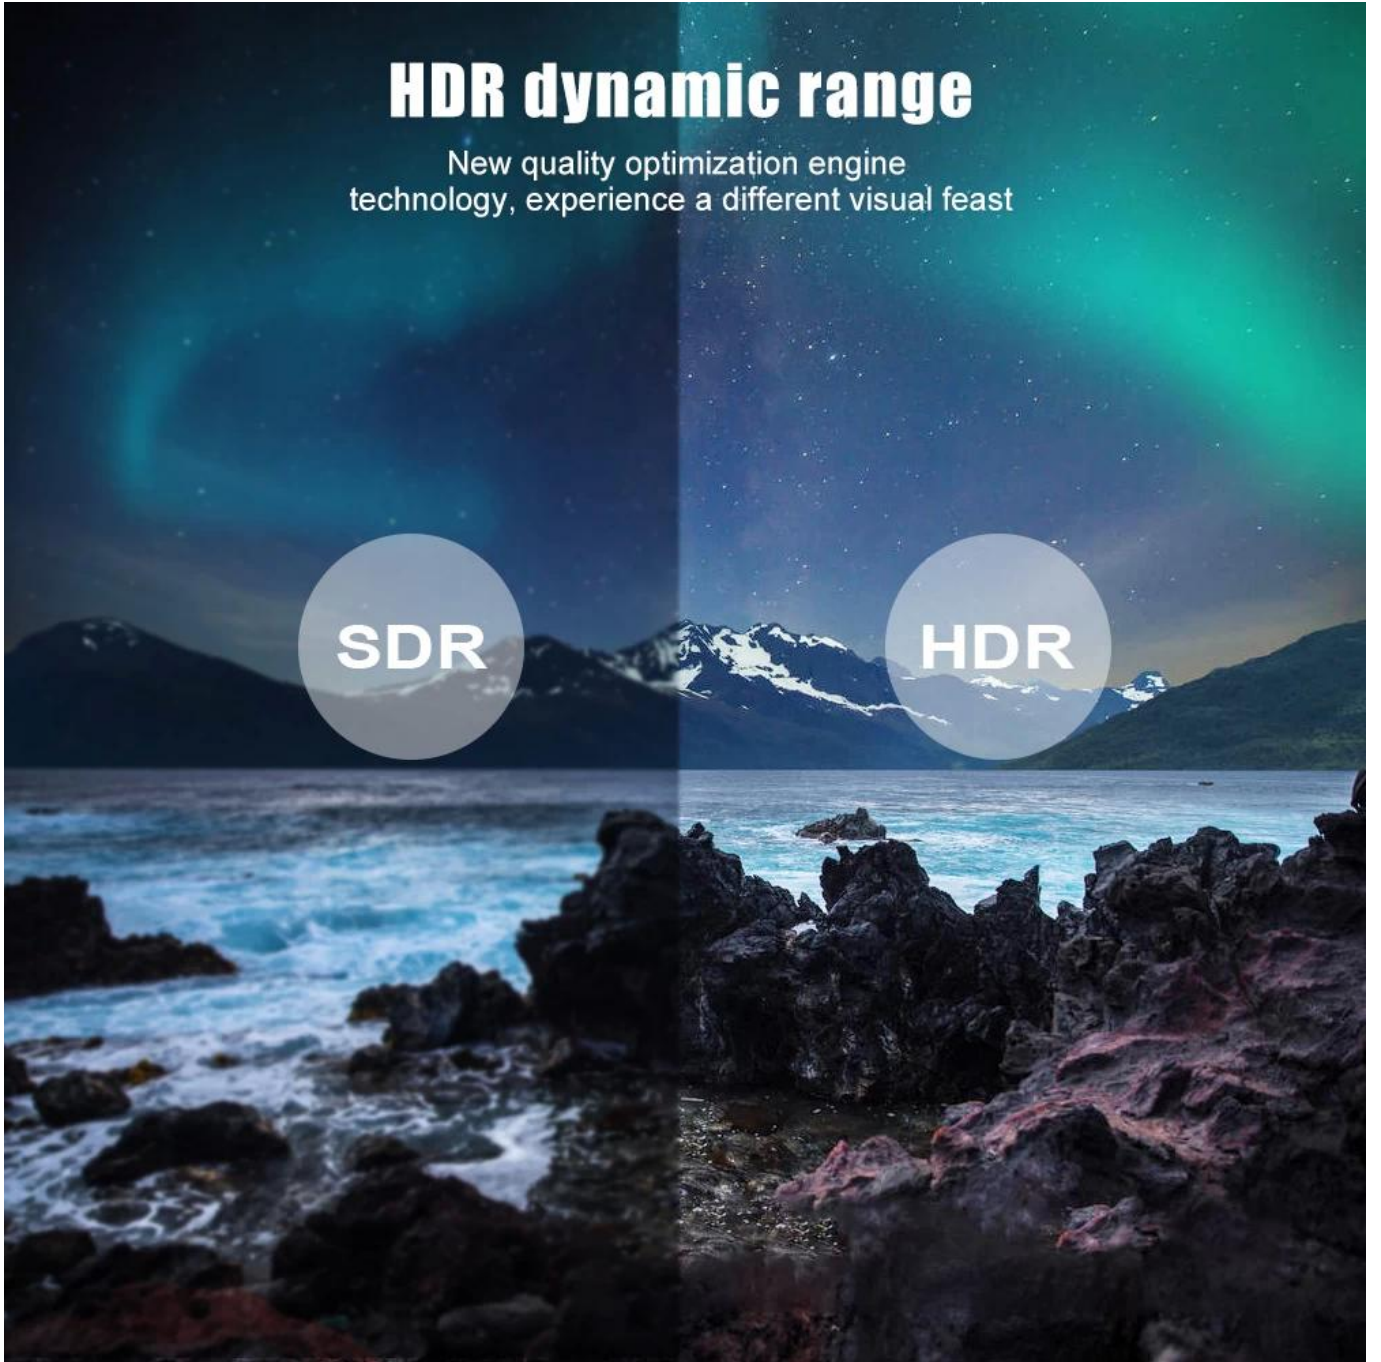

## MIMO Wi-Fi

## Dual frequency WiFi

# HDR dynamic range

New quality optimization engine  
technology, experience a different visual feast

SDR

HDR

# Extreme 6k enjoyment

Real-time image decoding- Maximum resolution up to 5760×3240

4K « » 6K