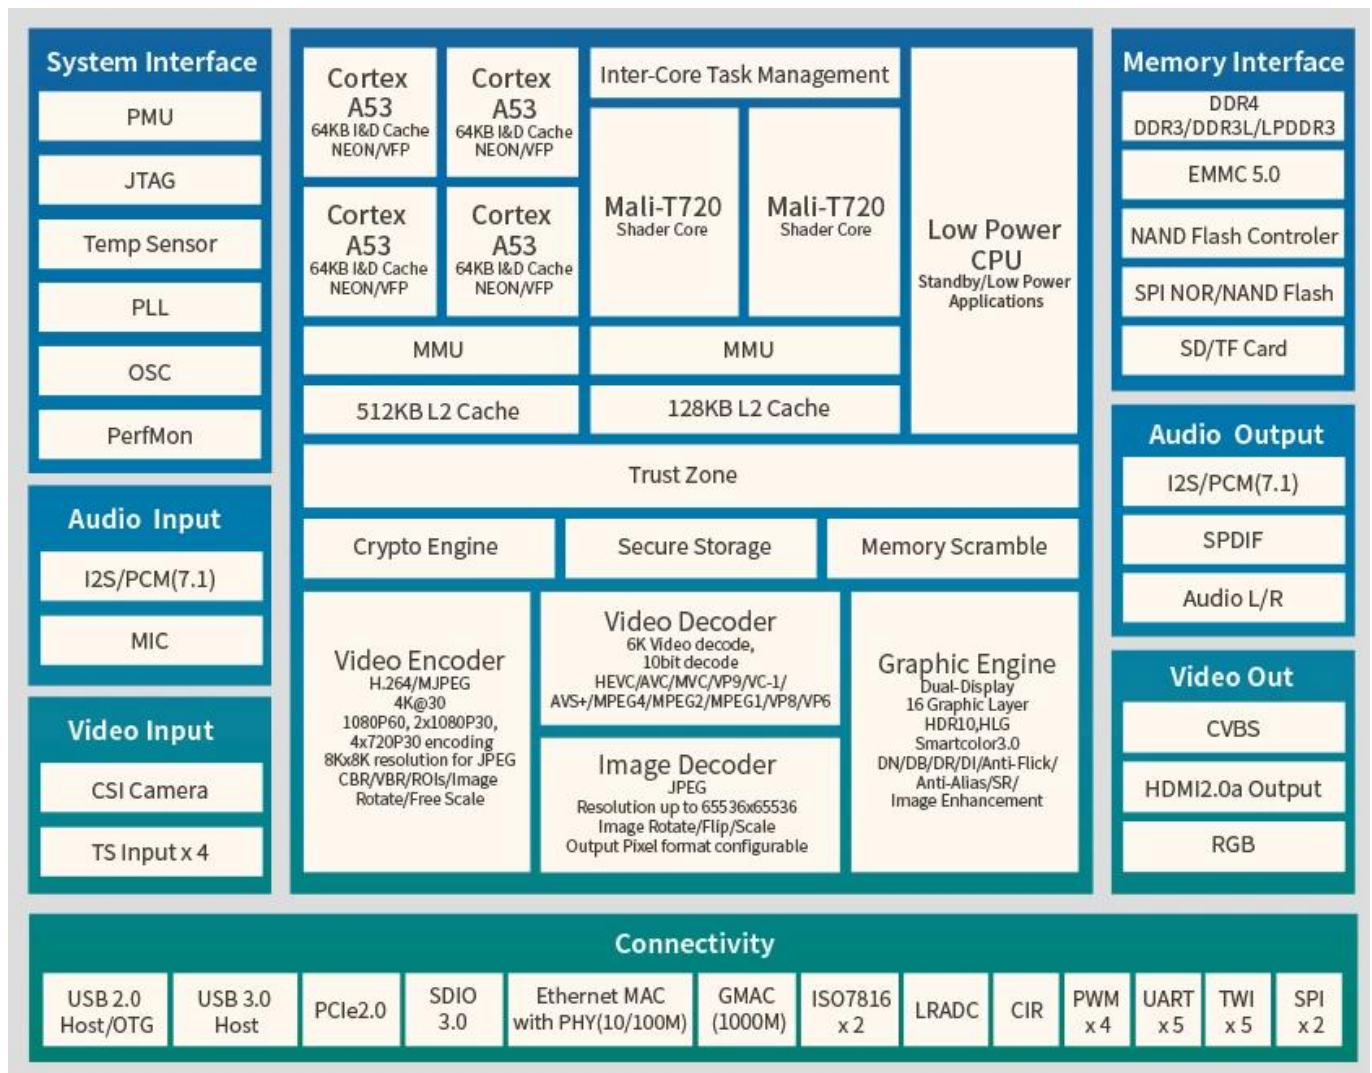

# Android 9.0 TV Box Allwinner H6 Chip 4GB 32GB with LED Display Dual Band WiFi LAN Bluetooth USB3.0

## Specifications

Model No.	Allwinner H6 Android 9.0 TV Box
CPU	Allwinner H603 Quad-core 64-bit ARM Cortex™ - A53
GPU	High-performance multi-core GPU Mali T720
ROM	DDR3: 4GB/2GB
Internal Storage	eMMC: 32GB(Option: 16GB/64GB)
OS	Android 9.0
WiFi	IEEE 802.11 b/g/n/ac; 2.4G/5G 2*2 mimo
Bluetooth	Bluetooth 4.1 HS; Support Voice Remote

# Many ports Major possibilities

packs a lot of connectivity into a small space  
easily connect to your hdtv

1 . POWER SWITCH

2 . DC 5V

3 . OPTICAL

4 . HDMI IN

5 . HDMI OUT

6 . ETHERNET

# Extreme 6k enjoyment

Real-time image decoding- Maximum resolution up to 5760×3240

4K « » 6K