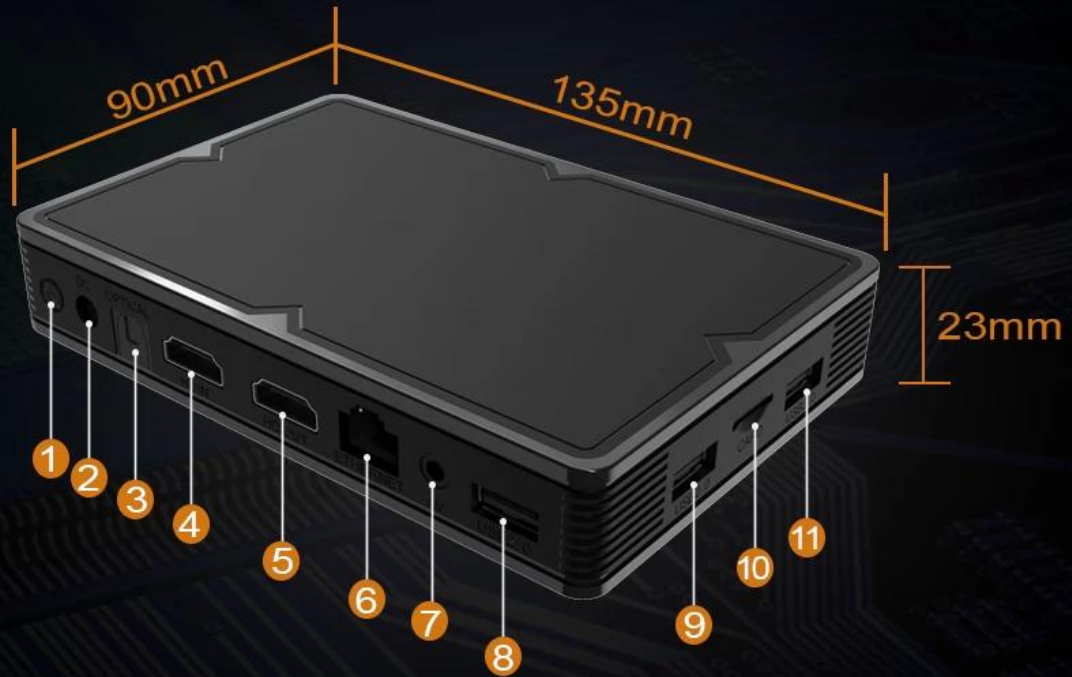

## Specifications

Model No.	Allwinner H6 Android 9.0 TV Box
CPU	Allwinner H603 Quad-core 64-bit ARM Cortex™ - A53
GPU	High-performance multi-core GPU Mali T720
ROM	DDR3: 4GB/2GB
Internal Storage	eMMC: 32GB(Option: 16GB/64GB)
OS	Android 9.0
WiFi	IEEE 802.11 b/g/n/ac; 2.4G/5G 2*2 mimo
Bluetooth	Bluetooth 4.1 HS; Support Voice Remote

# Many ports Major possibilities

packs a lot of connectivity into a small space  
easily connect to your hdtv

1 . POWER SWITCH

2 . DC 5V

3 . OPTICAL

4 . HDMI IN

5 . HDMI OUT

6 . ETHERNET