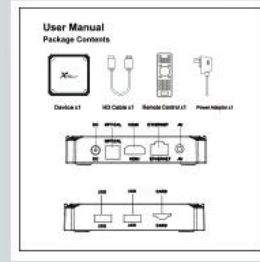

X96mini+ using Cortex A53,Mali 450 GPU

The performance to cost ratio superelevation.
And adopting convection fan heating system

Product specifications

Package Contents

Power Supply*1

HD data cable*1

User Manual*1