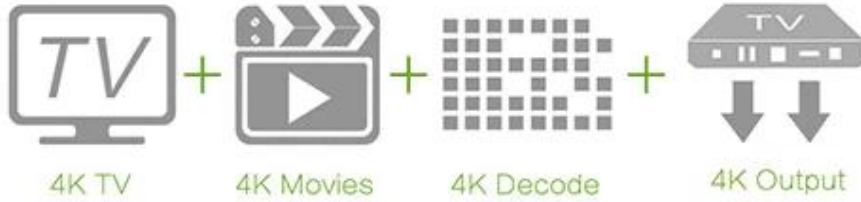

Picture Show

- Small size:90*90*20mm
- Save on transport costs
- Save space
- Easy to carry.

Smart Box

 Amlogic S905X	Android 6.0	ARM Cortex A53	CPU 4 Core 64bit	GPU 5 Core MALI-450	4K 60fps
VP9 HDR10	H.265 10bit	eMMC Design	LAN 100M	WiFi 2.4G	IR Dual

Smart Box

Remote,
Anywhere,
Any angle.

The box can paste in to Wall or TV and others.

- 1.Magic tape
- 2.Pothook Designed
- 3.Dual IR designed,remote control easy.

tomato

Put the photo,musics,and videos on your television.

8Bit

10Bit

H.264

H.265

Enjoy box

Support HD2.0a

- 4K*2K 60Hz Resolution output
- 32 audio channel
- 1536KHz audio sampling
- Dual video stream
- Audio and video dynamic-sync

Home Favorite