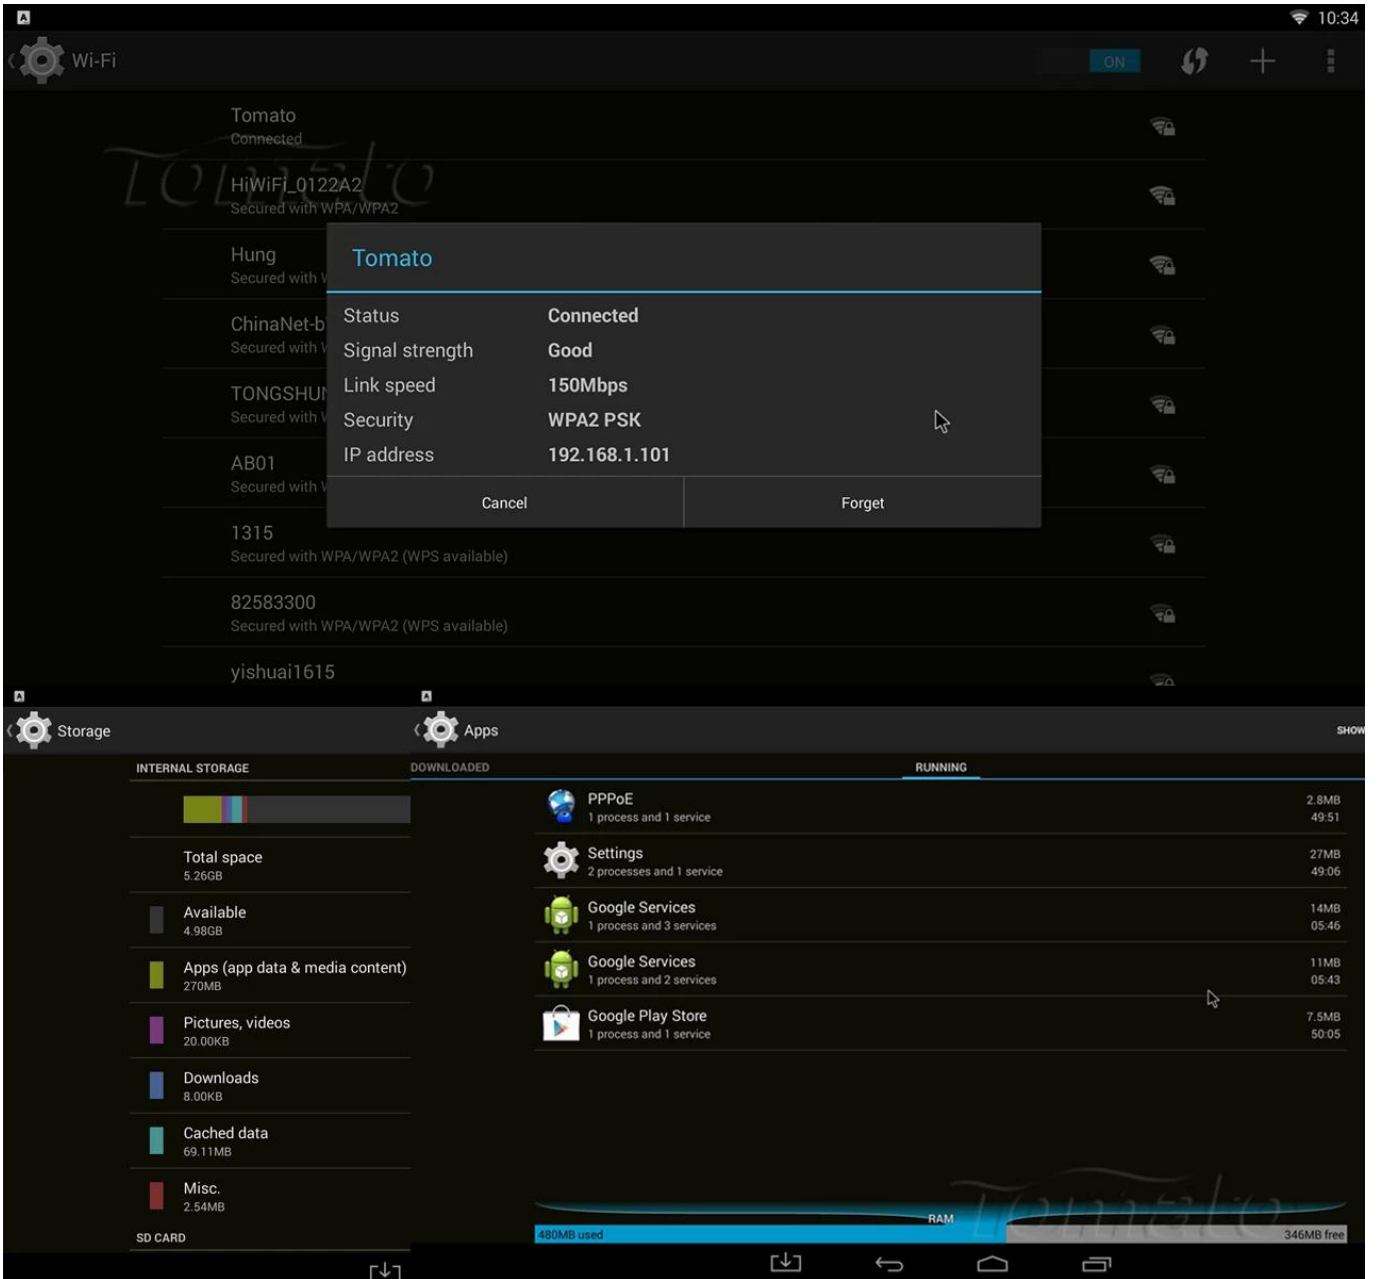

Sudo Location: Not found

Environment Vars.:  
/sbin/  
/vendor/bin/  
/system/sbin/  
/system/bin/  
/system/xbin/

CPU-Z CPU-Z SOC SYSTEM BATTERY SENSORS ABOUT CPU-Z SOC SYSTEM BATTERY SENSORS ABOUT

Model	MXQ(MXQ)
Manufacturer	MBX
Board	MXQ
Display	KOT49H.20140903 test-keys
Hardware	amlogic
Android Version	4.4.2
Kernel Architecture	armv7l
Kernel Version	3.10.33 (20140903)
Screen Resolution	1920 x 1008
Screen Density	240 dpi
Total RAM	825 MB
Available RAM	244 MB (29%)
Internal Storage	5.26 GB
Available Storage	4.98 GB (94%)
Root Access	Yes

**Cortex** ARM Cortex-A5  
Intelligent Processors by ARM®  
1.49 GHz

CPU Architecture	ARM Cortex-A5
Cores	4
Revision	r0p1
Clock Speed	24 MHz - 1.49 GHz
Core 0	1488 MHz
Core 1	1488 MHz
Core 2	1488 MHz
Core 3	1488 MHz
CPU Load	11 %
GPU Vendor	ARM
GPU Renderer	Mali-450 MP

# SETTINGS

Network

Display

Advanced

Other

Miracast

Remote Control

OFF