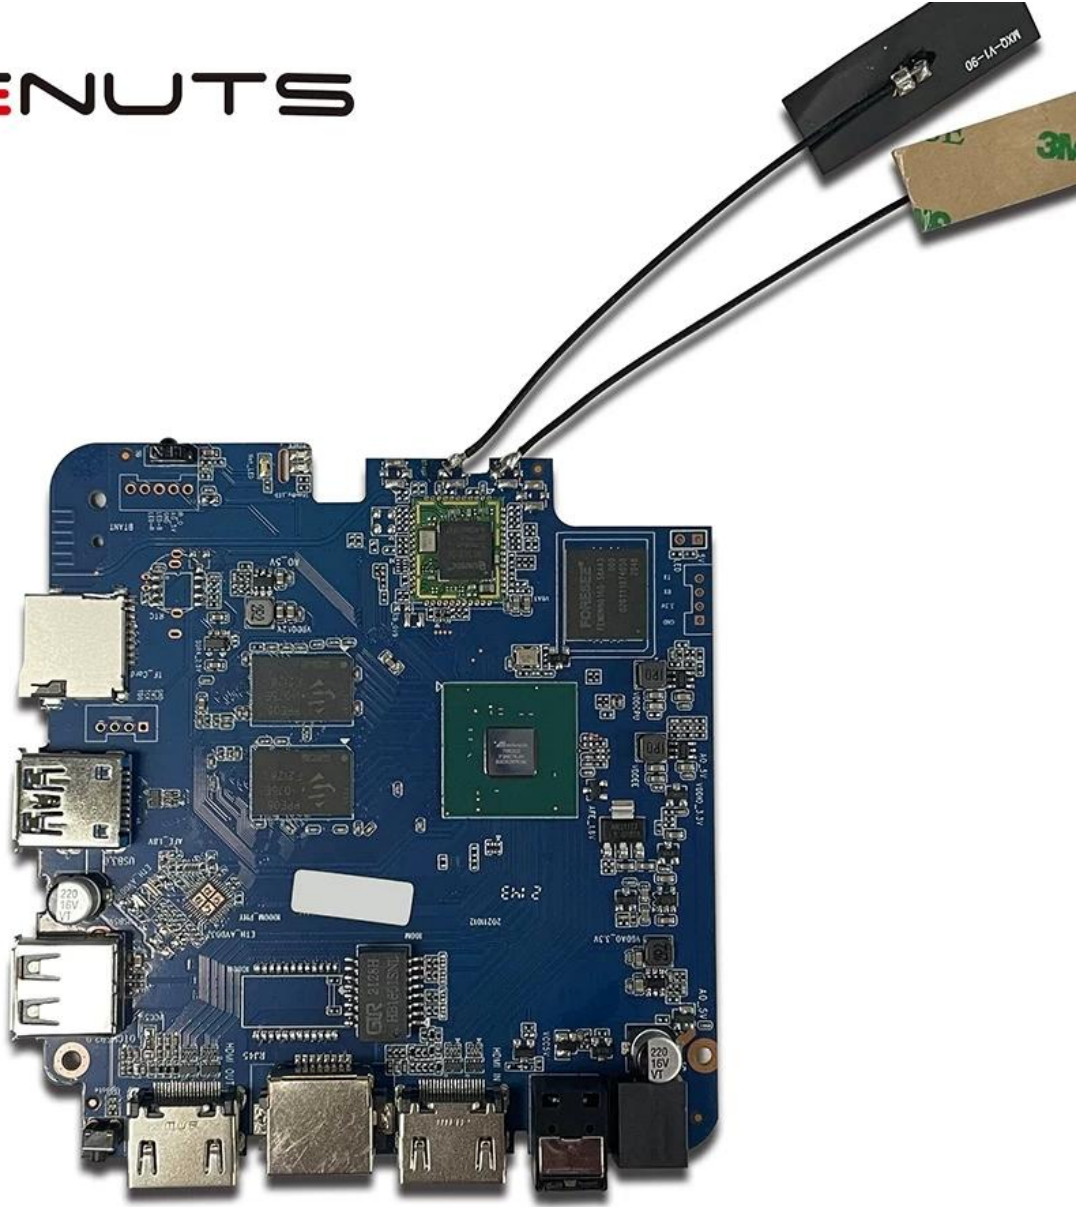

Android TV Kutusu HDMI giriři

Özellikler

Model numarası.	Android TV Kutusu HDMI giriři
İřlemci	Amlogic T962E2 Dört Çekirdekli ARM Cortex-A55, 2,0 GHz'e kadar
GPU	ARM Mali-G31 MP2 GPU
Veri depiřletim sistemiu	DDR4: 2 GB/4 GB
Hafıza	16G/32GB eMMC Flař
OS	Android 8.1/9.0/ATV
Wifi	Dahili WiFi Desteęi IEEE 802.11ac/a/b/g/n(UWE5621DS) 2.4G/5G MIMO'yu destekleyin (2T2R) 100M/1000M Ethernet desteęi
Bluetooth	5.0 bluebooth

G/Ç

HDMI	1*HDMI GİRİŐİ 1*HDMI ÇIKIŐI (HDMI 2.1)
Optik Çıkıř	1* Optik Destek Optik Çıkıř
USB	1*Yüksek hızlı USB 2.0, 1*USB3.0, USB Flash Sürücü ve USB HDD'yi destekleyin
Dahili Kızılötesi Alıcı	1 * IR Baęlantı Noktası
RJ45	1 * RJ45 kablolu Ethernet baęlantısı
TF KARTI	1 *TF kart yuvası
Güç	Çıkıř: DC 5V/2A Giriř: AC100-240V 50/60Hz Güç aık: Mavi; Bekleme: Kırmızı
Seenekler	Dahili RTC, Dahili USB cihazı

@mlogic

A-T8B043.07

T962E2

BONMON005

ONENUTS

 <p>Multi-core 32/64-bit CPU and 3D GPU with high performance</p>	 <p>Powerful multimedia processing capability, supporting all mainstream video decoding including 8K/4K 10-bit AV1/H.265/VP9/AVS2</p>	 <p>Supports all mainstream HDR standard including Dolby Vision, HDR10 and HLG</p>	 <p>Unique Trulife picture quality enhancement engine, offering theater-like visual effect</p>	 <p>Complete production-ready security solution, supporting secure boot, secure OS and mainstream DRMs</p>
 <p>Ultra-high performance and ultra-low power consumption</p>	 <p>Ultra-high SoC integration and rich peripheral interfaces</p>	 <p>Complete IP license, including Dolby, DTS, etc.</p>	 <p>Supports screen projection technology like DLNA, Miracast etc.</p>	 <p>Provides mature turn-key solution for both split and AIO smart TV</p>