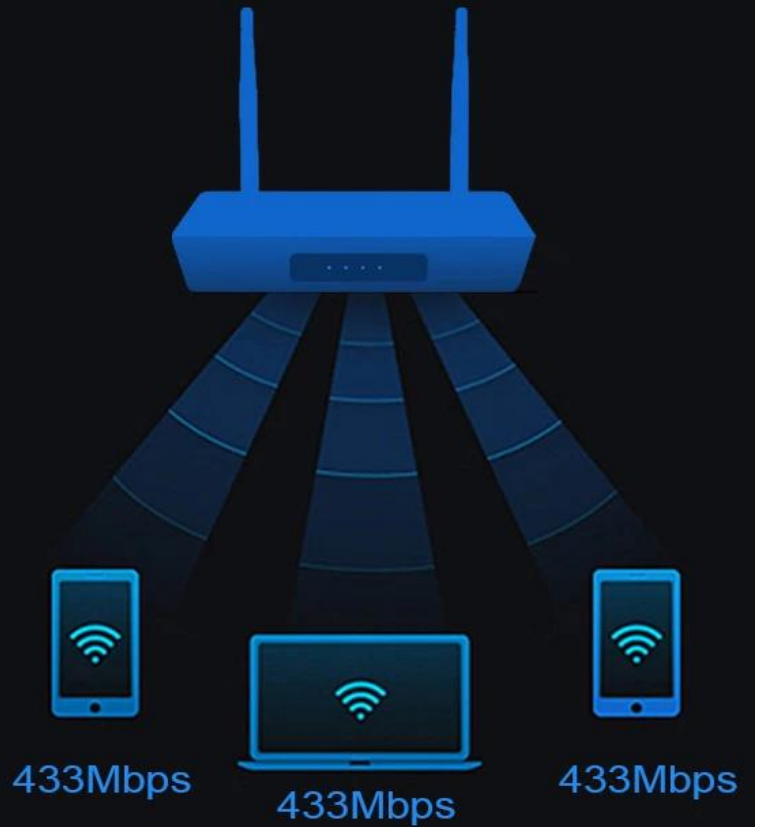

Smart TV Box