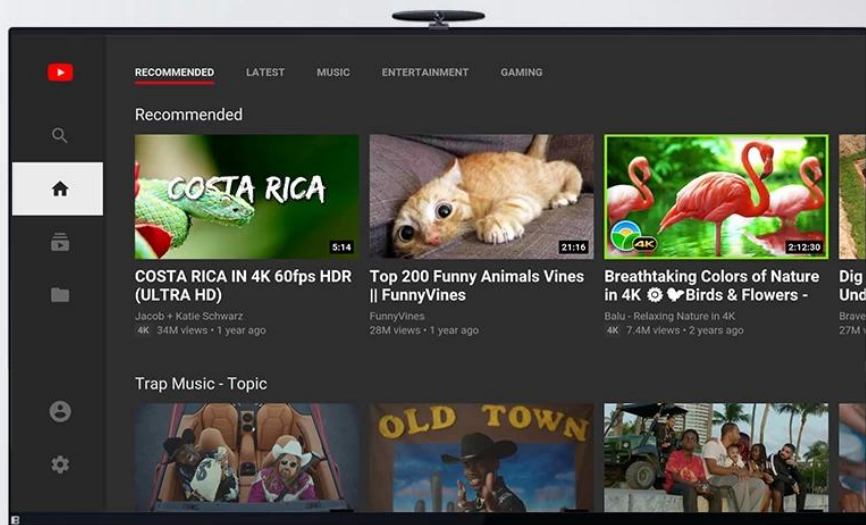

ONENUTS cube

Control your TV hands-free
from across the room

Built-in
2W speaker

Far-field
voice control

Built-in
microphone

Powered by
androidtv

ALL IN ONE

Onenuts cube = OTT TV BOX + Ai speaker + Ai assistant

It's a TV box

When the TV screen is on, it is a TV box
you can do everything you do on the TV box

It's an Ai speaker

When the TV screen is off, it turns into an Ai speaker.
Now you just have to say what you want to do.