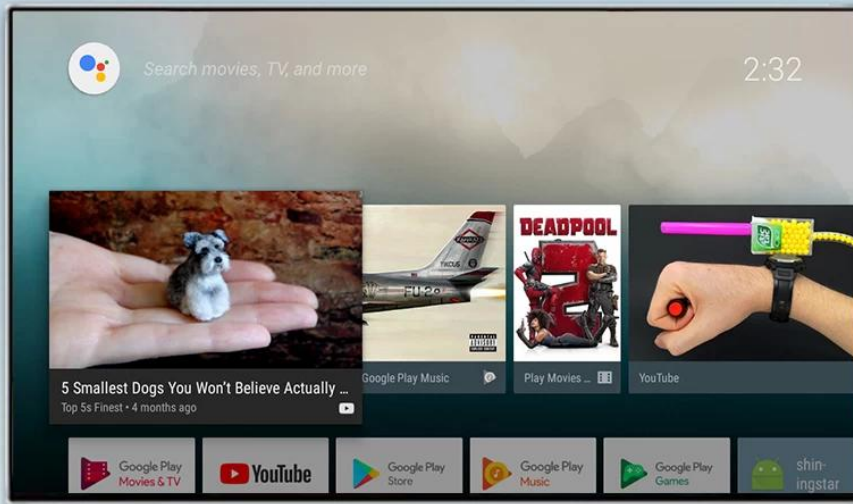

Powered by androidtv

More simple user interface makes a difference