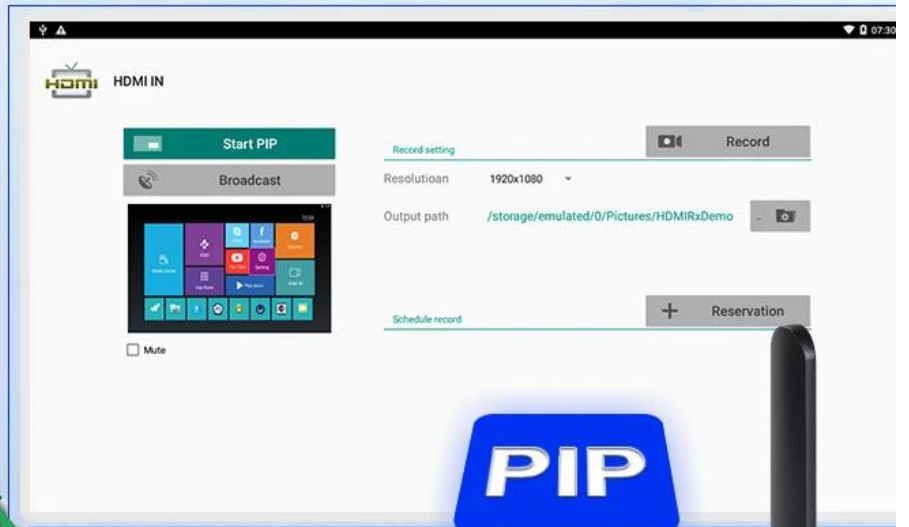

## ENHANCED COLOR

Provide a better color level, so that the viewer presents a greater degree of reality

The general color display, not bright and true, it is because the color gamut is not enough

# Selecting a Sub Display in PIP Mode

Select APP "Setting" 01

Select "Start PIP" 02

03

Multiple windows display content

Copy and burn what you want

4.0  
Bluetooth®

Bluetooth 4.0 makes it easy to connect your keyboard, mouse, game console, and more