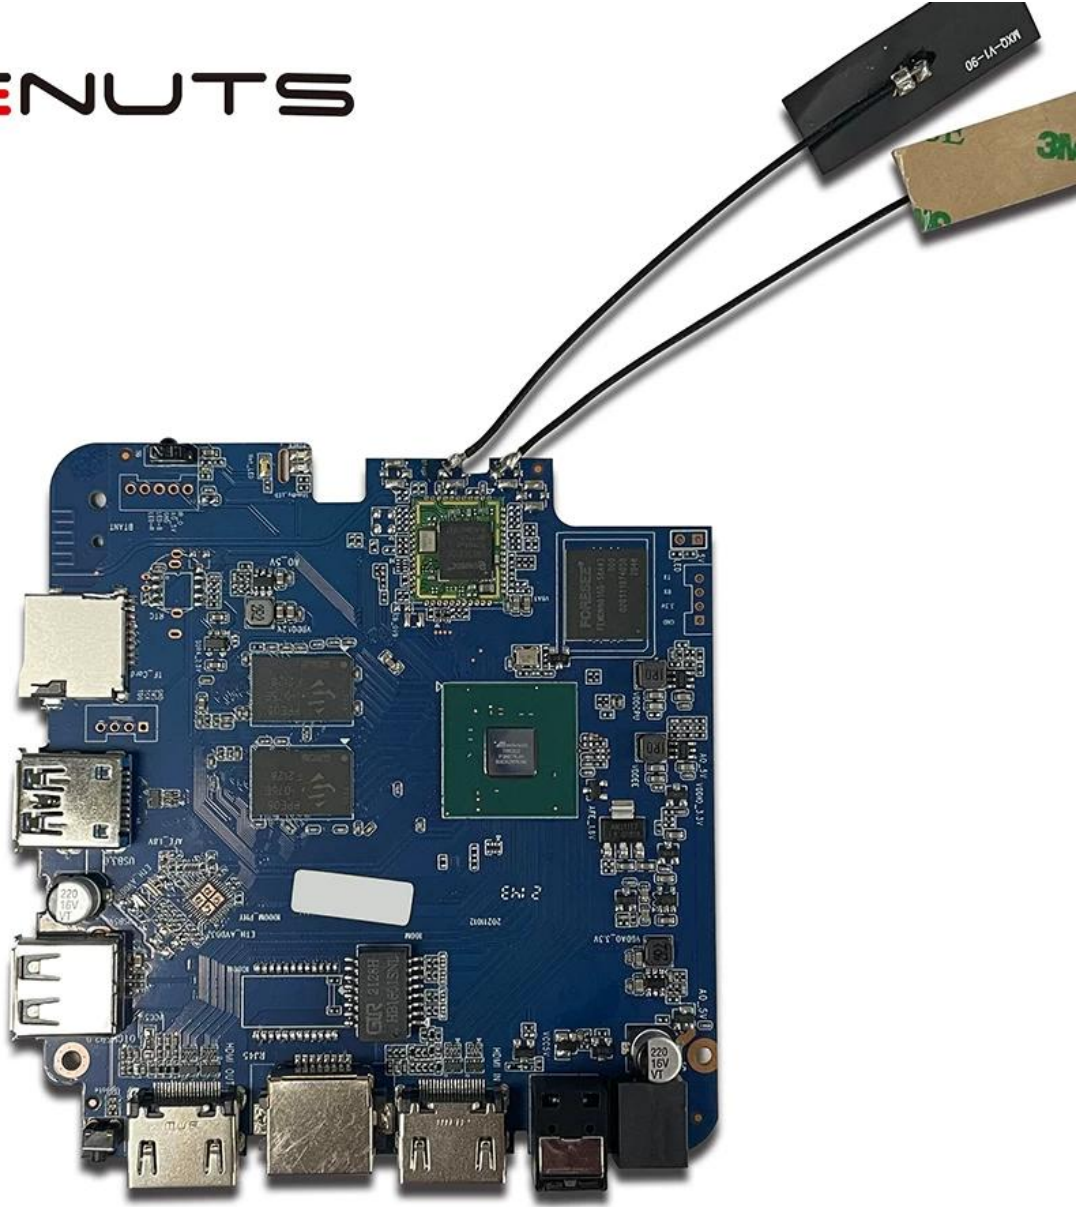

Android TV Kutusu HDMI giriři, En İyİ TV Kutusu HDMI Giriři

Özellikler

Model numarası.	Amlogic T962E2 Android TV Kutusu HDMI giriři
İřlemci	Amlogic T962E2 Dört Çekirdekli ARM Cortex-A55, 2,0 GHz'e kadar
GPU	ARM Mali-G31 MP2 GPU
Veri depiřletim sistemiu	DDR4: 2 GB/4 GB
Hafıza	16G/32GB eMMC Flař
OS	Android 8.1/9.0/ATV
Wifi	Dahili WiFi Desteęi IEEE 802.11ac/a/b/g/n(UWE5621DS) 2.4G/5G MIMO'yu destekleyin (2T2R) 100M/1000M Ethernet desteęi
Bluetooth	5.0 bluebooth

G/Ç

HDMI	1*HDMI GİRİŐİ 1*HDMI ÇIKIŐI (HDMI 2.1)
Optik Çıkıř	1* Optik Destek Optik Çıkıř
USB	1*Yüksek hızlı USB 2.0, 1*USB3.0, USB Flash Sürücü ve USB HDD'yi destekleyin
Dahili Kızılötesi Alıcı	1 * IR Baęlantı Noktası
RJ45	1 * RJ45 kablolu Ethernet baęlantısı
TF KARTI	1 *TF kart yuvası
Güç	Çıkıř: DC 5V/2A Giriř: AC100-240V 50/60Hz Güç açık: Mavi; Bekleme: Kırmızı
Seçenekler	Dahili RTC, Dahili USB cihazı

@mlogic

A-T8B043.07

T962E2

BONMON005

ONENUTS

 <p>Multi-core 32/64-bit CPU and 3D GPU with high performance</p>	 <p>Powerful multimedia processing capability, supporting all mainstream video decoding including 8K/4K 10-bit AV1/H.265/VP9/AVS2</p>	 <p>Supports all mainstream HDR standard including Dolby Vision, HDR10 and HLG</p>	 <p>Unique Trulife picture quality enhancement engine, offering theater-like visual effect</p>	 <p>Complete production-ready security solution, supporting secure boot, secure OS and mainstream DRMs</p>
 <p>Ultra-high performance and ultra-low power consumption</p>	 <p>Ultra-high SoC integration and rich peripheral interfaces</p>	 <p>Complete IP license, including Dolby, DTS, etc.</p>	 <p>Supports screen projection technology like DLNA, Miracast etc.</p>	 <p>Provides mature turn-key solution for both split and AIO smart TV</p>