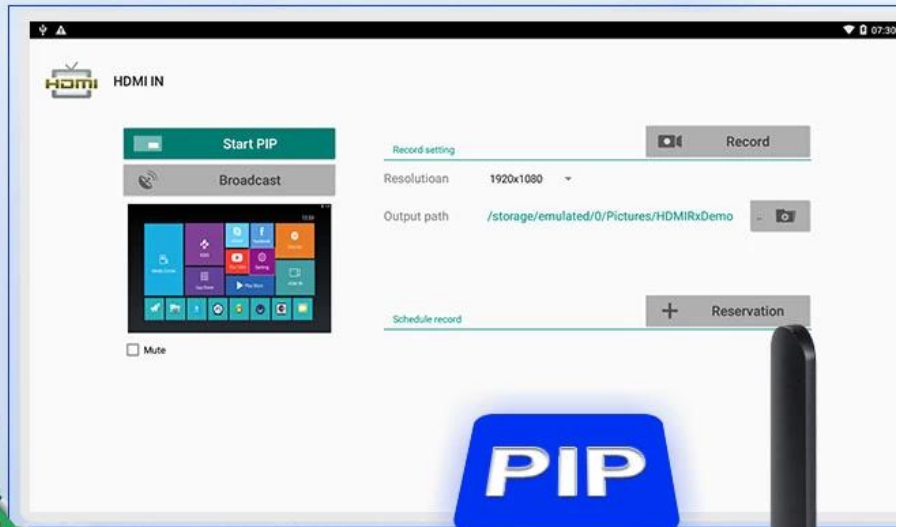

## ENHANCED COLOR

Provide a better color level, so that the viewer presents a greater degree of reality

The general color display, not bright and true, it is because the color gamut is not enough

# Selecting a Sub Display in PIP Mode

Select APP "Setting" 01

Select "Start PIP" 02

Multiple windows display content

Copy and burn what you want

4.0  
Bluetooth®

Bluetooth 4.0 makes it easy to connect your keyboard, mouse, game console, and more