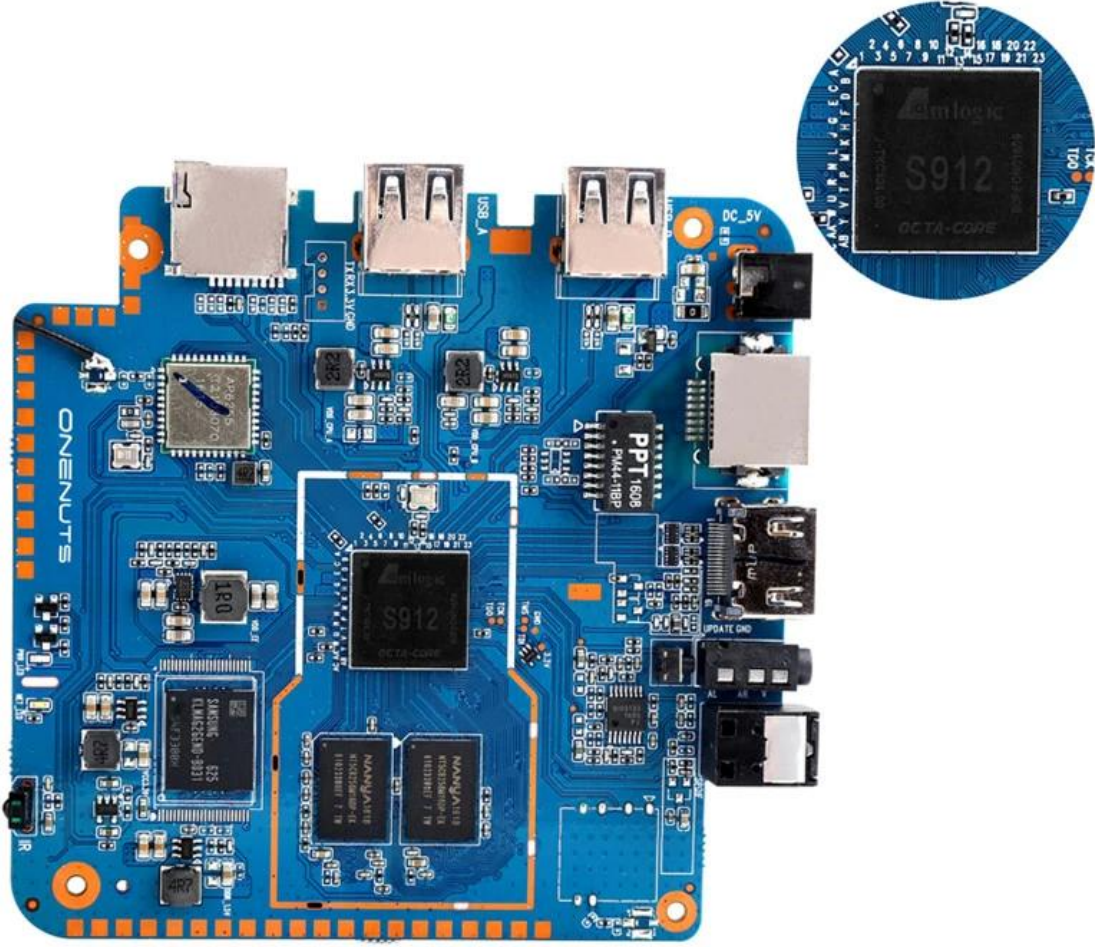

Motherboard Show

İzleme deneyiminizi geliştirmek için tasarlanan HD Android TV Kutumuzla ev eğlencesinde son noktayı deneyimleyin:

1. **Gelişmiş Video Kaydı:** Yerleşik video kayıt özelliğiyle canlı TV, film ve dizileri sorunsuz bir şekilde kaydedin; böylece en sevdiğiniz içeriğin bir anını bile kaçırmazsınız.
2. **Yüksek Tanımlı Yayın:** Canlı renkler ve keskin ayrıntılarla sürükleyici izleme deneyimleri sağlayan HD içerik akışı desteğiyle canlı ve net görsellerin keyfini çıkarın.
3. **Çok Yönlü Bağlantı:** HDMI, USB, Ethernet ve Wi-Fi özellikleri dahil olmak üzere kapsamlı bağlantı seçenekleriyle çeşitli cihazlara ve ağlara zahmetsizce bağlanın.
4. **Kullanıcı dostu arayüz:** Tüm kullanıcılar için kullanım kolaylığı ve erişilebilirlik sağlamak üzere tasarlanmış sezgisel kullanıcı arayüzüyle menüler ve içerik arasında zahmetsizce