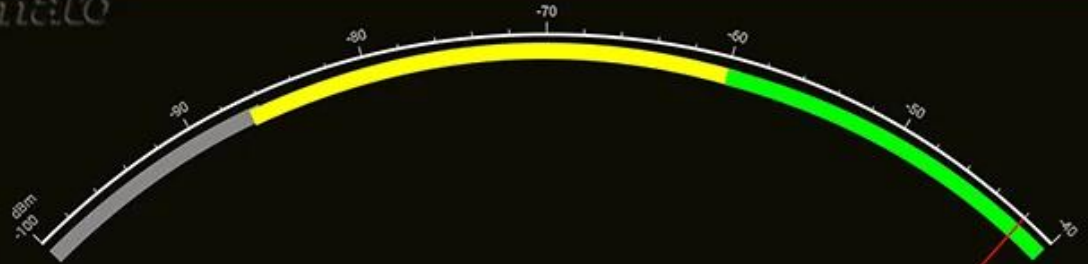

Tomato

Tomato
b8:55:10:8a:40:cc

Sound OFF

渣打银行个人贷款官方网站

Root Checker

Status: Rooted
Id: uid=0(root) gid=0(root)
Superuser: Not found
Busybox: /system/xbin/busybox
Su Location: /system/xbin/su
Sudo Location: Not found
Environment Vars.:
/sbin/
/vendor/bin/
/system/sbin/
/system/bin/
/system/xbin/

Cortex ARM Cortex-A9
1.99 GHz
Intelligent Processors by ARM

CPU Architecture	ARM Cortex-A9
Cores	4
Revision	r4p1
Clock Speed	24 MHz - 1.99 GHz
Core 0	408 MHz
Core 1	stopped
Core 2	816 MHz
Core 3	stopped
CPU Load	12 %
GPU Vendor	ARM
GPU Renderer	Mali-450 MP

Tomato