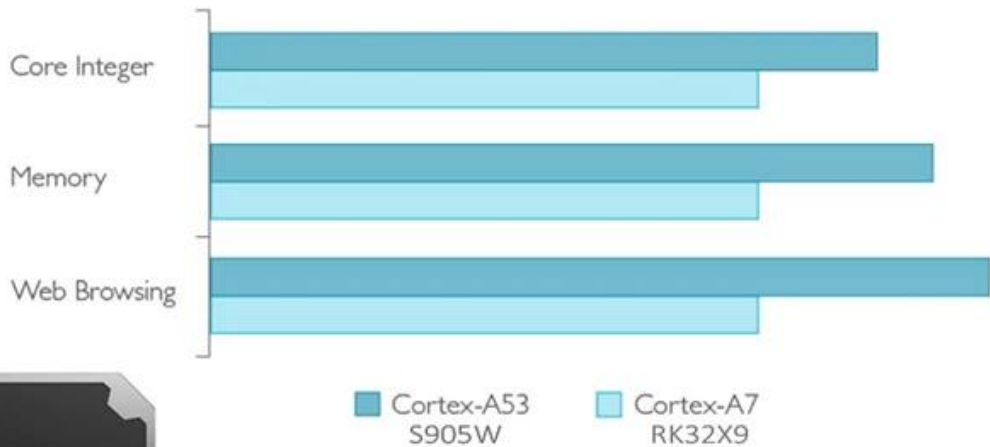

5 Core
Mali450

HDR
10bit

S905W Smart Box

S905W mini Smart Box

S905W using Cortex A53, Mali 450 GPU
The performance to cost ratio super elevation.

Cortex-A53 Performance Relative to Cortex-A7

S905W mini Smart Box

A HIGHER BIT-DEPTH AND WIDER COLOR GAMUT

8-bit only has 256 steps per channel, whereas 10-bit increases that to 1024 steps per channel. You can get better compression efficiency (i.e. better quality at same bitrates) with 10-Bit.

10 bit(2^{10})Color/Finer shades of Coors, Smoother color transitions from light to dark

8 bit(2^8)Color/Grainy obvious, Unnatural Color Transitions

S905W mini Smart Box

Your video/ music/photo from your Android devices /ios devices through DLNA /Airplay/onto big screen.