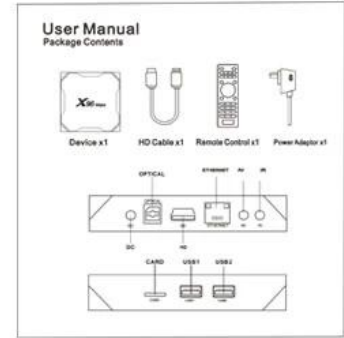

X96Max Smart Box

En sevdiğiniz filmleri, TV şovlarını, oyunları ve uygulamaları büyüleyici yüksek çözünürlüklü kalitede deneyimleyin. [Android TV Box](#) 9.0, olağanüstü hız ve yanıt verme yeteneği sunarak sorunsuz ve sürükleyici bir izleme deneyimi sağlayacak şekilde tasarlanmıştır. Bağlantıyı çocuk oyuncuğı haline getiren yerleşik Wi-Fi ve birden fazla bağlantı noktasıyla donatılmıştır.