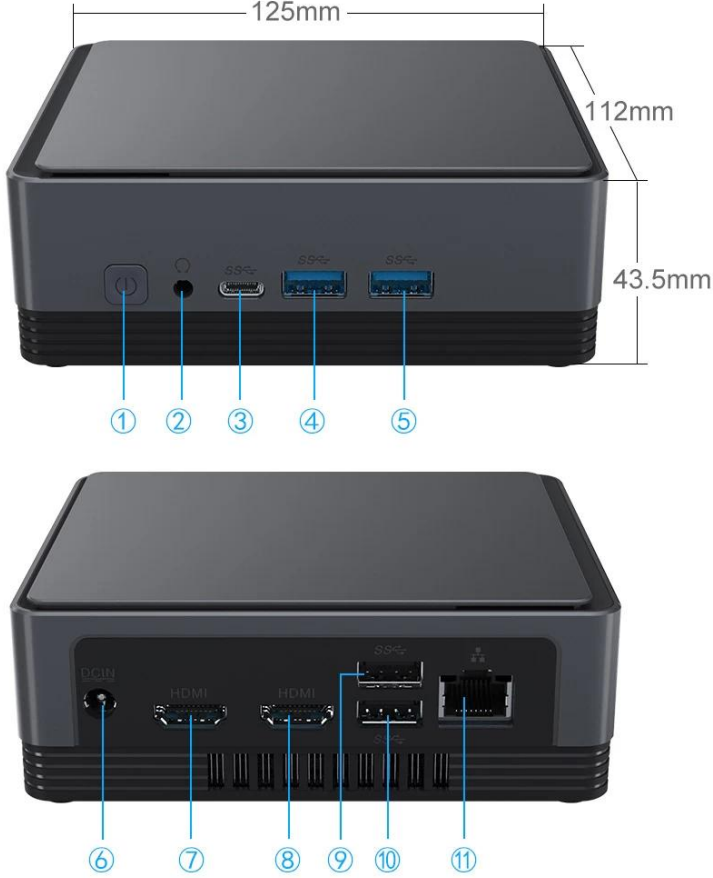

## Small/Light/Smart

It is a computer that can be put into one's pocket.  
It is light, probably only two apples' weight.  
Let it carry your dream and go anywhere you want.  
You will be entrusted with an important task at any  
time and anywhere.

# Various Interfaces

Various interfaces such as HDMI, LAN, USB, etc. can bring you a smart and colorful enjoyment.

- ① Switch button
- ② Audio Jack
- ③ Type-C
- ④ USB
- ⑤ USB
- ⑥ DC
- ⑦ HDMI
- ⑧ HDMI
- ⑨ USB
- ⑩ USB
- ⑪ LAN