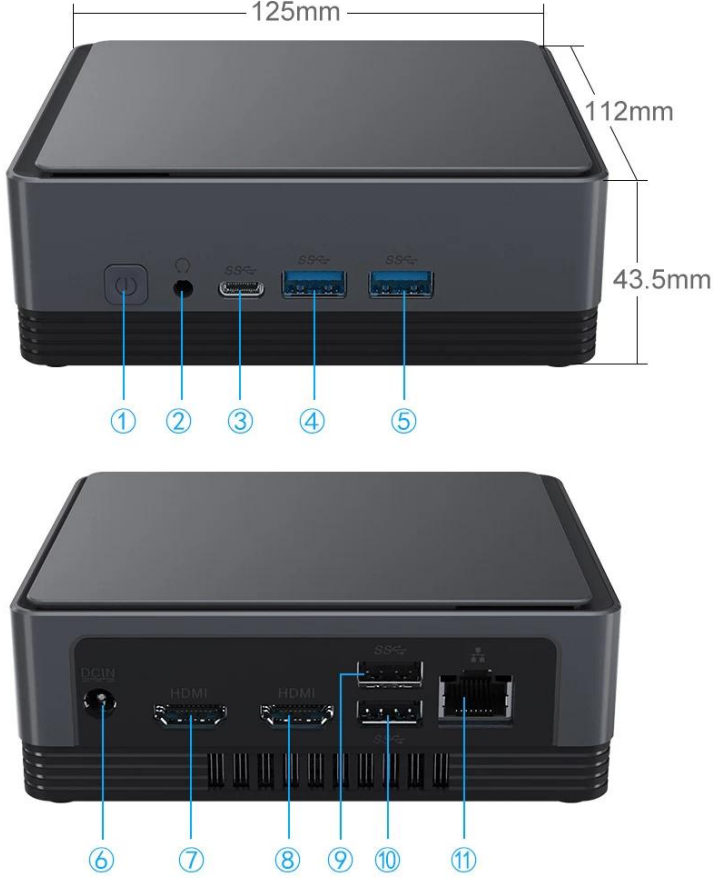

① Press switch

② Open the top cover and replace the hard drive

③ Replacement completed and close the lid

-
-
-

-
-
-

Small/Light/Smart

It is a computer that can be put into one's pocket.
It is light, probably only two apples' weight.
Let it carry your dream and go anywhere you want.
You will be entrusted with an important task at any
time and anywhere.

Various Interfaces

Various interfaces such as HDMI, LAN, USB, etc. can bring you a smart and colorful enjoyment.

- ① Switch button
- ② Audio Jack
- ③ Type-C
- ④ USB
- ⑤ USB
- ⑥ DC
- ⑦ HDMI
- ⑧ HDMI
- ⑨ USB
- ⑩ USB
- ⑪ LAN